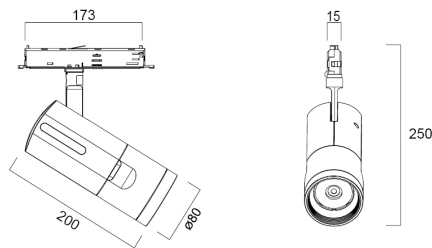

Tekniset ominaisuudet

Mitat (mm)