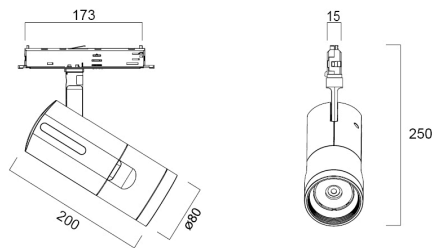

Concord Beacon 4000k Narrow SSC White

Tuotenro: 2062489

Concord

Simple and slick integral design with no driver box and without any visible screws New technology utilization for improved performance Invisible in-track adaptor for an impressive architectural look Extremely precise light beams due to the high-quality lenses ø80mm die-cast aluminium body, Fix beam angle: 19°, Textured white finishing colour Light color temperature: 4000K, natural light System power: 18W, Fixture lumen output: 1900lm, efficacy: 106lm/W, Ra97 typical, LED chromacity: 2 step MacAdam ellipse LED source (SDCM2), IR/UV free light source without heat radiation Operating voltage 220-240V / 50-60Hz, electronic driver, dimmable via SylSmart Standalone SSC Suitable for installation on 3-circuit tracks, please check compatibility list on the instruction sheet. Compatible with OneTrack Electrical protection: Class II. Degree of protection: IP20, suitable for indoor environment only Horizontal rotation: 355°, vertical tilt: 90° Nominal product dimensions: D.80mmx200mm 5 years warranty. Suitable for track mounting

Tekniset ominaisuudet

Mitat (mm)

Valonjakotiedostot

Distance [m]	Cone diameter [m]	Beam diameter [m]	Illuminance [lx]
0.5	0.17 0.17	0.07 0.07	4211 2070 2554
1.0	0.33 0.34	0.14 0.14	1053 818 639
1.5	0.50 0.51	0.21 0.21	476 286 279
2.0	0.67 0.68	0.28 0.28	283 137 122
2.5	0.84 0.85	0.35 0.35	170 83 81
3.0	1.00 1.01	0.42 0.42	104 59 57