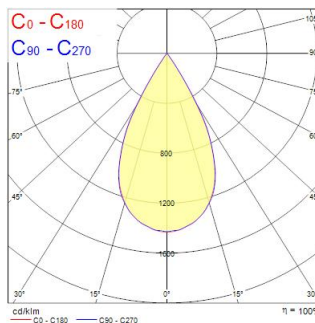

Valonjakotiedostot

Distance [m]	Cone diameter [m]	Beam diameter [m]	Illuminance [lx]
0.5	0.52	0.52	1500
	0.52	0.52	2500
1.0	1.04	1.04	1700
	1.04	1.04	2500
1.5	1.56	1.56	736
	1.56	1.56	270
2.0	2.08	2.07	447
	2.07	2.07	157
2.5	2.60	2.59	288
	2.59	2.59	100
3.0	3.12	3.11	198
	3.11	3.11	70