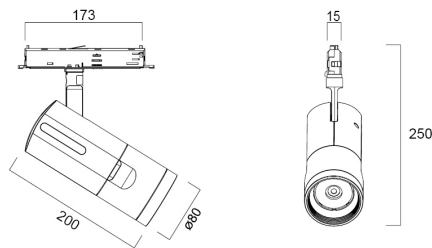

Concord Beacon 2700k Wide SSC Black

Tuotenro: 2062502

Concord

Simple and slick integral design with no driver box and without any visible screws New technology utilization for improved performance Invisible in-track adaptor for an impressive architectural look Extremely precise light beams due to the high-quality lenses ø80mm die-cast aluminium body, Fix beam angle: 55°, Textured black finishing colour Light color temperature: 2700K, candle light System power: 18W, Fixture lumen output: 1250lm, efficacy: 69lm/W, Ra97 typical, LED chromacity: 2 step MacAdam ellipse LED source (SDCM2), IR/UV free light source without heat radiation Operating voltage 220-240V / 50-60Hz, electronic driver, dimmable via SylSmart Standalone SSC Suitable for installation on 3-circuit tracks, please check compatibility list on the instruction sheet. Compatible with OneTrack Electrical protection: Class II. Degree of protection: IP20, suitable for indoor environment only Horizontal rotation: 355°, vertical tilt: 90° Nominal product dimensions: D.80mmx200mm 5 years warranty. Suitable for track mounting

Tekniset ominaisuudet

Mitat (mm)

Valonjakotiedostot

Distance [m]	Cone diameter [m]	Beam diameter [m]	Illuminance [lx]
0.5	0.52	0.52	1155
	0.52	0.52	2309
1.0	1.04	1.04	578
	1.04	1.04	1155
1.5	1.56	1.56	396
	1.56	1.56	791
2.0	2.08	2.07	287
	2.07	2.07	573
2.5	2.60	2.59	208
	2.59	2.59	416
3.0	3.12	3.11	152
	3.11	3.11	304

Distance [m] Cone diameter [m] Beam diameter [m] Illuminance [lx]
 — C0 - C180 (Half beam angle: 84.9°)
 — C90 - C270 (Half beam angle: 55.0°)

Concord Beacon 2700k Wide SSC Black

Tuotenro: 2062502

Concord