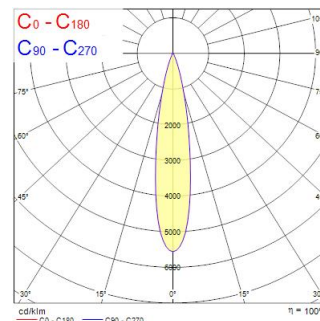

Concord Beacon 2700k SM Narrow SSC White

Tuotenro: 2062505

Concord

Simple and slick integral design with no driver box and without any visible screws. New technology utilization for improved performance. Extremely precise light beams due to the high-quality lenses. $\varnothing 80\text{mm}$ die-cast aluminium body, Fix beam angle: 19° , Textured white finishing colour. Light color temperature: 2700K, candle light. System power: 18W, Fixture lumen output: 1575lm, efficacy: 88lm/W, Ra97 typical, LED chromacity: 2 step MacAdam ellipse LED source (SDCM2), IR/UV free light source without heat radiation. Operating voltage 220-240V / 50-60Hz, electronic driver, dimmable via SyISmart. Standalone SSC. Surface mounting with surface mounting base. Electrical protection: Class II. Degree of protection: IP20, suitable for indoor environment only. Horizontal rotation: 355° , vertical tilt: 90° . Nominal product dimensions: $D.80\text{mm} \times 200\text{mm}$. 5 years warranty. Suitable for ceiling surface mounting, and wall surface mounting.

Tekniset ominaisuudet

Mitat (mm)

Valonjakotiedostot

Distance [m]	Cone diameter [m]	Beam diameter [m]	Beam diameter [m]	Illuminance [lx]
0.5	0.17	0.17	0.17	3487
	0.17	0.17	0.17	1813
1.0	0.35	0.34	0.34	874
	0.35	0.34	0.34	428
1.5	0.52	0.51	0.51	387
	0.52	0.51	0.51	198
2.0	0.69	0.68	0.68	287
	0.69	0.68	0.68	151
2.5	0.86	0.85	0.85	199
	0.86	0.85	0.85	107
3.0	1.04	1.03	1.03	162
	1.04	1.03	1.03	87

Distance [m] Cone diameter [m] Beam diameter [m] Illuminance [lx]

— C0 - C180 (Half beam angle: 19.4°)
— C90 - C270 (Half beam angle: 19.0°)

Concord Beacon 2700k SM Narrow SSC White

Tuotenro: 2062505

Concord

Optiset tiedot

Valaisimen valovirta (lm)	1575
Valotehokkuus (lm/W)	88
Valaisimen hyötysuhde LOR (%)	100
Väriämpötila (K)	2700
Valon väri	Candlelight
Värintoistoindeksi (CRI)	97
Valon värin vaihtelu (SDCM)	SDCM2
Valovoima (cd)	1575
Avauskulma (°)	19
Valonjaon tyyppi	Symmetrinen
Fotobiologinen riskiluokka	RG1