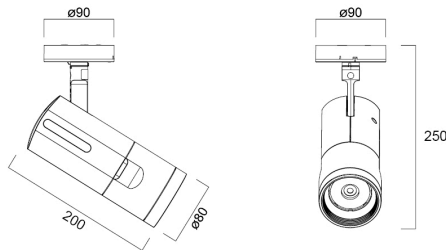

Concord Beacon 2700k SM Narrow SSC White

Tuotenro: 2062505

Concord

Simple and slick integral design with no driver box and without any visible screws. New technology utilization for improved performance. Extremely precise light beams due to the high-quality lenses. $\varnothing 80\text{mm}$ die-cast aluminium body, Fix beam angle: 19° , Textured white finishing colour. Light color temperature: 2700K, candle light. System power: 18W, Fixture lumen output: 1575lm, efficacy: 88lm/W, Ra97 typical, LED chromacity: 2 step MacAdam ellipse LED source (SDCM2), IR/UV free light source without heat radiation. Operating voltage 220-240V / 50-60Hz, electronic driver, dimmable via SyISmart. Standalone SSC. Surface mounting with surface mounting base. Electrical protection: Class II. Degree of protection: IP20, suitable for indoor environment only. Horizontal rotation: 355° , vertical tilt: 90° . Nominal product dimensions: $D.80\text{mm} \times 200\text{mm}$. 5 years warranty. Suitable for ceiling surface mounting, and wall surface mounting.

Tekniset ominaisuudet

Mitat (mm)

Valonjakotiedostot

Distance [m]	Cone diameter [m]	Beam diameter [m]	Beam diameter [m]	Illuminance [lx]
0.5	0.17	0.17	0.17	3487
	0.17	0.17	0.17	1813
1.0	0.35	0.34	0.34	874
	0.35	0.34	0.34	428
1.5	0.52	0.51	0.51	387
	0.52	0.51	0.51	198
2.0	0.69	0.68	0.68	287
	0.69	0.68	0.68	151
2.5	0.86	0.85	0.85	199
	0.86	0.85	0.85	107
3.0	1.04	1.03	1.03	162
	1.04	1.03	1.03	87

Distance [m] Cone diameter [m] Beam diameter [m] Illuminance [lx]

— C0 - C180 (Half beam angle: 19.4°)
— C90 - C270 (Half beam angle: 19.0°)

Concord Beacon 2700k SM Narrow SSC White

Tuotenro: 2062505

Concord