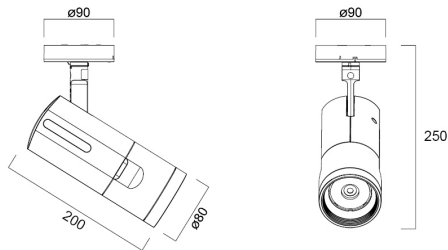

Concord Beacon 4000k SM Narrow SSC White

Tuotenro: 2062507

Concord

Simple and slick integral design with no driver box and without any visible screws. New technology utilization for improved performance. Extremely precise light beams due to the high-quality lenses. $\varnothing 80\text{mm}$ die-cast aluminium body, Fix beam angle: 19° , Textured white finishing colour. Light color temperature: 4000K, natural light. System power: 18W, Fixture lumen output: 1900lm, efficacy: 106lm/W, Ra97 typical, LED chromacity: 2 step MacAdam ellipse LED source (SDCM2), IR/UV free light source without heat radiation. Operating voltage 220-240V / 50-60Hz, electronic driver, dimmable via SylSmart. Standalone SSC. Surface mounting with surface mounting base. Electrical protection: Class II. Degree of protection: IP20, suitable for indoor environment only. Horizontal rotation: 355° , vertical tilt: 90° . Nominal product dimensions: $D.80\text{mm} \times 200\text{mm}$. 5 years warranty. Suitable for ceiling surface mounting, and wall surface mounting.

Tekniset ominaisuudet

Mitat (mm)

Valonjakotiedostot

Distance [m]	Cone diameter [m]	Beam diameter [m]	Beam diameter [m]	Illuminance [lx]
0.5	0.17 0.17	0.07 0.07	0.07 0.07	4211 2070 2554
1.0	0.33 0.34	0.14 0.14	0.14 0.14	1053 818 639
1.5	0.50 0.51	0.21 0.21	0.21 0.21	476 286 229
2.0	0.67 0.68	0.28 0.28	0.28 0.28	283 187 125
2.5	0.84 0.85	0.35 0.35	0.35 0.35	170 103 81
3.0	1.00 1.01	0.42 0.42	0.42 0.42	114 69 57