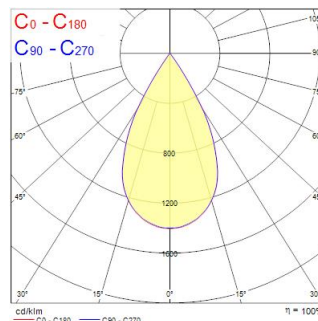

Concord Beacon 3000k SM Wide SSC White

Tuotenro: 2062512

Concord

Simple and slick integral design with no driver box and without any visible screws. New technology utilization for improved performance. Extremely precise light beams due to the high-quality lenses. $\varnothing 80\text{mm}$ die-cast aluminium body, Fix beam angle: 55° , Textured white finishing colour. Light color temperature: 3000K, warm light. System power: 18W, Fixture lumen output: 1525lm, efficacy: 85lm/W, Ra97 typical, LED chromacity: 2 step MacAdam ellipse LED source (SDCM2), IR/UV free light source without heat radiation. Operating voltage 220-240V / 50-60Hz, electronic driver, dimmable via SylSmart. Standalone SSC. Surface mounting with surface mounting base. Electrical protection: Class II. Degree of protection: IP20, suitable for indoor environment only. Horizontal rotation: 355° , vertical tilt: 90° . Nominal product dimensions: $D.80\text{mm} \times 200\text{mm}$. 5 years warranty. Suitable for ceiling surface mounting, and wall surface mounting.

Tekniset ominaisuudet

Mitat (mm)

Valonjakotiedostot

Distance [m]	Cone diameter [m]	Beam diameter [m]	Beam diameter [m]	Illuminance [lx]
0.5	0.52	0.53	0.53	8571
			27.8"	2096
			21.7"	2577
1.0	1.05	1.05	1.05	2143
			27.8"	748
			21.7"	744
1.5	1.57	1.56	1.56	952
			27.8"	303
			21.7"	331
2.0	2.09	2.10	2.10	538
			27.8"	187
			21.7"	196
2.5	2.61	2.63	2.63	343
			27.8"	132
			21.7"	119
3.0	3.14	3.15	3.15	238
			27.8"	83
			21.7"	83

Optiset tiedot

Valaisimen valovirta (lm)	1525
Valotehokkuus (lm/W)	85
Valaisimen hyötysuhde LOR (%)	100
Väriämpötila (K)	3000
Valon väri	Lämmin valkoinen
Värintoistoindeksi (CRI)	97
Valon värin vaihtelu (SDCM)	SDCM2
Valovoima (cd)	1525
Avauskulma (°)	55
Valonjaon tyyppi	Symmetrinen
Fotobiologinen riskiluokka	RG1