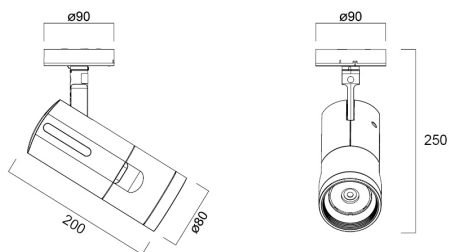

Tekniset ominaisuudet

Mitat (mm)