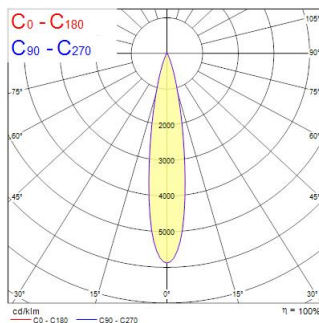

Valonjakotiedostot

Distance [m]	Core diameter [m]	Beam diameter [m]	Beam diameter [m]	Illuminance [lx]
0.5	0.17 0.17	0.17 0.17	0.17 0.17	42445 20971 2152
1.0	0.34 0.33	0.34 0.33	0.34 0.33	10662 8243 8243
1.5	0.51 0.50	0.51 0.50	0.51 0.50	4627 2860 2386
2.0	0.68 0.67	0.68 0.67	0.68 0.67	2716 1311 1113
2.5	0.85 0.84	0.85 0.84	0.85 0.84	1738 859 840
3.0	1.01 1.00	1.01 1.00	1.01 1.00	1207 582 584