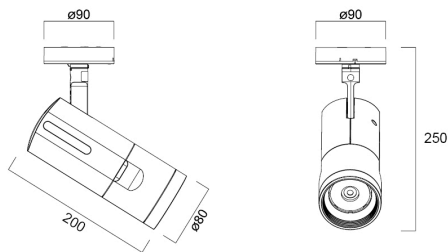

Tekniset ominaisuudet

Mitat (mm)