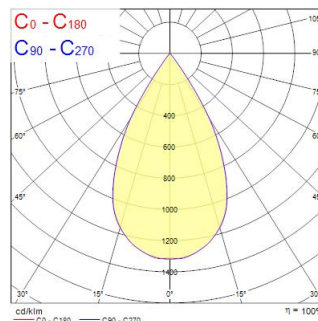

# Concord Beacon 4000k SM Wide SSC Black

Tuotenro: 2062522

**Concord**

Simple and slick integral design with no driver box and without any visible screws New technology utilization for improved performance Extremely precise light beams due to the high-quality lenses  $\varnothing 80\text{mm}$  die-cast aluminium body, Fix beam angle:  $55^\circ$ , Textured black finishing colour Light color temperature: 4000K, natural light System power: 18W, Fixture lumen output: 1600lm, efficacy: 89lm/W, Ra97 typical, LED chromacity: 2 step MacAdam ellipse LED source (SDCM2), IR/UV free light source without heat radiation Operating voltage 220-240V / 50-60Hz, electronic driver, dimmable via SylSmart Standalone SSC Surface mounting with surface mounting base. Electrical protection: Class II. Degree of protection: IP20, suitable for indoor environment only Horizontal rotation:  $355^\circ$ , vertical tilt:  $90^\circ$  Nominal product dimensions: D.80mmx200mm 5 years warranty. Suitable for ceiling surface mounting, and wall surface mounting

### Mitat (mm)

### Valonjakotiedostot

Distance [m]	Cone diameter [m]	Beam diameter [mm]	Beam angle [°]	Illuminance [lx]
0.5	0.54	54	38.2°	808
1.0	1.07	107	38.2°	202
1.5	1.61	161	38.2°	80
2.0	2.14	214	38.2°	38
2.5	2.68	268	38.2°	18
3.0	3.22	322	38.2°	8

Distance [m] Cone diameter [m] Illuminance [lx]  
 — C0 - C180 (Half beam angle: 56.4°)