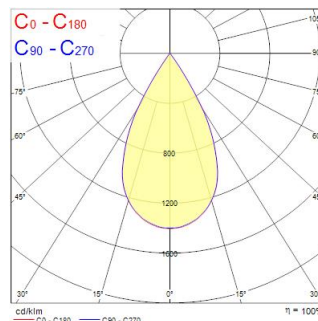

Valonjakotiedostot

Distance [m]	Cone diameter [m]	Beam diameter [m]	Illuminance [lx]
0.5	0.52	0.53	5071
			2996
1.0	1.05	1.06	2143
			144
1.5	1.57	1.58	902
			351
2.0	2.09	2.10	538
			186
2.5	2.61	2.63	343
			152
3.0	3.14	3.15	238
			83

Distance [m] Cone diameter [m] Beam diameter [m] Illuminance [lx]
— C0 - C180 (Half beam angle: 55.4°)
— C90 - C270 (Half beam angle: 55.2°)