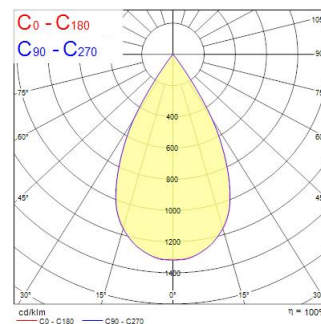

# Concord Beacon 4000k SM Wide Dali Black

Tuotenro: 2062558

**Concord**

Simple and slick integral design with no driver box and without any visible screws. New technology utilization for improved performance. Extremely precise light beams due to the high-quality lenses.  $\varnothing 80\text{mm}$  die-cast aluminium body, Fix beam angle:  $55^\circ$ , Textured black finishing colour. Light color temperature: 4000K, natural light. System power: 18W, Fixture lumen output: 1600lm, efficacy: 89lm/W, Ra97 typical, LED chromacity: 2 step MacAdam ellipse LED source (SDCM2), IR/UV free light source without heat radiation. Operating voltage 220-240V / 50-60Hz, electronic driver, DALI dimmable. Surface mounting with surface mounting base. Electrical protection: Class II. Degree of protection: IP20, suitable for indoor environment only. Horizontal rotation:  $355^\circ$ , vertical tilt:  $90^\circ$ . Nominal product dimensions:  $D.80\text{mm} \times 200\text{mm}$ . 5 years warranty. Suitable for ceiling surface mounting, and wall surface mounting.

### Mitat (mm)

### Valonjakotiedostot

Distance [m]	Cone diameter [m]	Beam diameter [m]	Illuminance [lx]
0.5	0.54	$\varnothing 17.1''$	5400 2880
1.0	1.07	$\varnothing 34.2''$	2100 1080
1.5	1.61	$\varnothing 51.3''$	900 450
2.0	2.14	$\varnothing 68.4''$	500 250
2.5	2.68	$\varnothing 85.5''$	300 150
3.0	3.22	$\varnothing 102.6''$	200 100

Distance [m] Cone diameter [m] Illuminance [lx]  
 — C0 - C180 (Half beam angle:  $56.4^\circ$ )