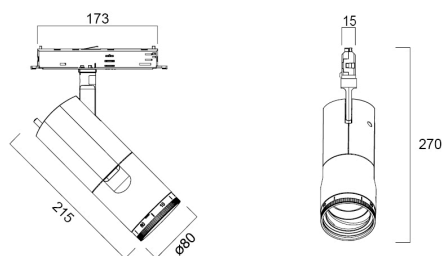

Concord Beacon Muse 2700k O/B Dim White

Tuotenro: 2062559

Concord

Simple and slick integral design with no driver box and without any visible screws New technology utilization for improved performance Invisible in-track Adaptor for an impressive architectural look Extremely precise light beams due to the high-quality lens $\varnothing 80\text{mm}$ die-cast aluminium body, Adjustable beam angle: between $8^\circ - 55^\circ$, Textured white finishing colour Light color temperature: 2700K, candle light System power: 18W, Fixture lumen output: 940lm, efficacy: 52lm/W, Ra97 typical, LED chromacity: 2 step MacAdam ellipse LED source (SDCM2), IR/UV free light source without heat radiation Operating voltage 220-240V / 50-60Hz, dimmable via on-board potentiometer, suitable for installation on 3-circuit tracks, please check compatibility list on the instruction sheet. Compatible with OneTrack Electrical protection: Class II. Degree of protection: IP20, suitable for indoor environment only Horizontal rotation: 355° , vertical tilt: 90° Nominal product dimensions: D.80mmx215mm 5 years warranty. Suitable for track mounting

Tekniset ominaisuudet

Mitat (mm)

Valonjakotiedostot

Distance [m]	Cone diameter [m]	Beam diameter [m]	Beam diameter [m]	Illuminance [lx]
0.5	0.38 0.06	8.0°	0.0512	36512
		8.0°	0.0512	17268
		8.0°	0.0512	10000
1.0	0.75 0.15	8.0°	0.0256	8905
		8.0°	0.0256	4389
		8.0°	0.0256	2500
1.5	1.13 0.23	8.0°	0.0171	3969
		8.0°	0.0171	1985
		8.0°	0.0171	1251
2.0	1.51 0.30	8.0°	0.0128	2927
		8.0°	0.0128	1479
		8.0°	0.0128	918
2.5	1.89 0.38	8.0°	0.0096	2169
		8.0°	0.0096	1091
		8.0°	0.0096	670
3.0	2.27 0.45	8.0°	0.0072	1602
		8.0°	0.0072	811
		8.0°	0.0072	500