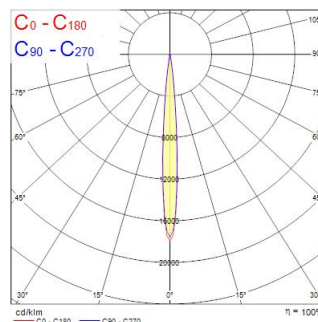

Concord Beacon Muse 2700k O/B Dim White

Tuotenro: 2062559

Concord

Simple and slick integral design with no driver box and without any visible screws New technology utilization for improved performance Invisible in-track Adaptor for an impressive architectural look Extremely precise light beams due to the high-quality lens $\varnothing 80\text{mm}$ die-cast aluminium body, Adjustable beam angle: between $8^\circ - 55^\circ$, Textured white finishing colour Light color temperature: 2700K, candle light System power: 18W, Fixture lumen output: 940lm, efficacy: 52lm/W, Ra97 typical, LED chromacity: 2 step MacAdam ellipse LED source (SDCM2), IR/UV free light source without heat radiation Operating voltage 220-240V / 50-60Hz, dimmable via on-board potentiometer, suitable for installation on 3-circuit tracks, please check compatibility list on the instruction sheet. Compatible with OneTrack Electrical protection: Class II. Degree of protection: IP20, suitable for indoor environment only Horizontal rotation: 355° , vertical tilt: 90° Nominal product dimensions: D.80mmx215mm 5 years warranty. Suitable for track mounting

Tekniset ominaisuudet

Mitat (mm)

Valonjakotiedostot

Distance [m]	Cone diameter [m]	Beam diameter [m]	Beam diameter [m]	Illuminance [lx]
0.5	0.38 0.06	8.0°	0.0512	36512
		8.0°	0.0512	17268
		8.0°	0.0512	10000
1.0	0.75 0.15	8.0°	0.0256	8905
		8.0°	0.0256	4389
		8.0°	0.0256	2500
1.5	1.13 0.23	8.0°	0.0171	3969
		8.0°	0.0171	1985
		8.0°	0.0171	1251
2.0	1.51 0.30	8.0°	0.0128	2927
		8.0°	0.0128	1479
		8.0°	0.0128	918
2.5	1.89 0.38	8.0°	0.0096	2169
		8.0°	0.0096	1091
		8.0°	0.0096	670
3.0	2.27 0.45	8.0°	0.0072	1602
		8.0°	0.0072	811
		8.0°	0.0072	500

Optiset tiedot

Valaisimen valovirta (lm)	940
Valotehokkuus (lm/W)	52
Valaisimen hyötysuhde LOR (%)	100
Väriämpötila (K)	2700
Valon väri	Candlelight
Värintoistoindeksi (CRI)	97
Valon värin vaihtelu (SDCM)	SDCM2
Valovoima (cd)	940
Valonjaon tyyppi	Symmetrinen
Fotobiologinen riskiluokka	RG1