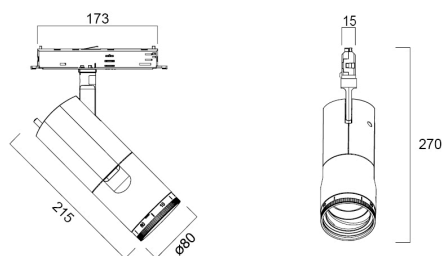

Concord Beacon Muse 4000k O/B Dim White

Tuotenro: 2062561

Concord

Simple and slick integral design with no driver box and without any visible screws. New technology utilization for improved performance. Invisible in-track Adaptor for an impressive architectural look. Extremely precise light beams due to the high-quality lens $\varnothing 80\text{mm}$ die-cast aluminium body, Adjustable beam angle: between $8^\circ - 55^\circ$, Textured white finishing colour. Light color temperature: 4000K, natural light. System power: 18W, Fixture lumen output: 1100lm, efficacy: 61lm/W, Ra97 typical, LED chromacity: 2 step MacAdam ellipse LED source (SDCM2), IR/UV free light source without heat radiation. Operating voltage 220-240V / 50-60Hz, dimmable via on-board potentiometer, suitable for installation on 3-circuit tracks, please check compatibility list on the instruction sheet. Compatible with OneTrack. Electrical protection: Class II. Degree of protection: IP20, suitable for indoor environment only. Horizontal rotation: 355° , vertical tilt: 90° . Nominal product dimensions: D.80mmx215mm. 5 years warranty. Suitable for track mounting.

Tekniset ominaisuudet

Mitat (mm)

Valonjakotiedostot

Distance [m]	Cone diameter [m]	Beam diameter [m]	Beam diameter [m]	Illuminance [lx]
0.5	0.05	80	80	4130
1.0	0.15	80	80	1540
1.5	0.23	80	80	658
2.0	0.30	80	80	315
2.5	0.38	80	80	161
3.0	0.45	80	80	81

Distance [m] Cone diameter [m] Illuminance [lx]
 C0 - C180 (Half beam angle: 8.6°)

Concord Beacon Muse 4000k O/B Dim White

Tuotenro: 2062561

Concord

Perustiedot

Tuotenimi	Concord Beacon Muse 4000k O/B Dim White
Teknologia	LED
Kanta	N/A
Runko	Alumiini
Asennus	Kiskoon asennettava
Built in presence detector	NONE
Valaisinluokka	Suljettu
Käyttökohteet	Museot ja galleriat, Myymälät, Hotellit ja ravintolat
Käyttölämpötila-alue (°C)	-10°C...+35°C
Virtual assistant compatibility	N/A
ETIM-luokka	EC001744
Sähkönumero FI	4170387
Takuu	5 vuotta