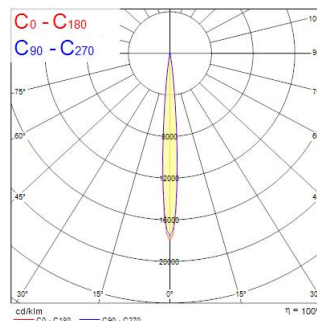

Concord Beacon Muse 2700k SM o/b Dim White

Tuotenro: 2062565

Concord

Simple and slick integral design with no driver box and without any visible screws New technology utilization for improved performance Extremely precise light beams due to the high-quality lens ø80mm die-cast aluminium body, Adjustable beam angle: between 8° - 55° , Textured white finishing colour Light color temperature: 2700K, candle light System power: 18W, Fixture lumen output: 940lm, efficacy: 52lm/W, Ra97 typical, LED chromacity: 2 step MacAdam ellipse LED source (SDCM2), IR/UV free light source without heat radiation Operating voltage 220-240V / 50-60Hz, dimmable via on-board potentiometer, Surface mounting with surface mounting base. Electrical protection: Class II. Degree of protection: IP20, suitable for indoor environment only Horizontal rotation: 355°, vertical tilt: 90° Nominal product dimensions: D.80mmx215mm 5 years warranty. Suitable for ceiling surface mounting, and wall surface mounting

Tekniset ominaisuudet

Mitat (mm)

Valonjakotiedostot

Distance [m]	Cone diameter [m]	Beam diameter [m]	Beam diameter [m]	Illuminance [lx]
0.5	0.08	0.08	0.08	3682
		0.10	0.10	1764
		0.12	0.12	1000
1.0	0.15	0.15	0.15	896
		0.20	0.20	438
		0.25	0.25	282
1.5	0.22	0.22	0.22	399
		0.30	0.30	194
		0.38	0.38	121
2.0	0.31	0.31	0.31	227
		0.40	0.40	139
		0.50	0.50	91
2.5	0.38	0.38	0.38	142
		0.50	0.50	81
		0.63	0.63	52
3.0	0.46	0.46	0.46	96
		0.60	0.60	60
		0.75	0.75	38

Optiset tiedot

Valaisimen valovirta (lm)	940
Valotehokkuus (lm/W)	52
Valaisimen hyötysuhde LOR (%)	100
Väriämpötila (K)	2700
Valon väri	Candlelight
Värintoistoindeksi (CRI)	97
Valon värin vaihtelu (SDCM)	SDCM2
Valovoima (cd)	940
Valonjaon tyyppi	Symmetrinen
Fotobiologinen riskiluokka	RG1