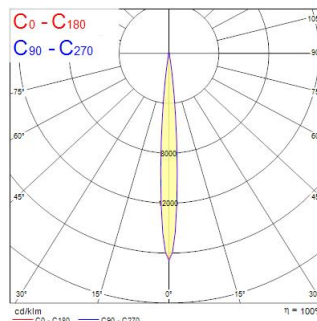

Concord Beacon Muse 3000k SM O/B Dim White

Tuotenro: 2062566

Concord

Simple and slick integral design with no driver box and without any visible screws New technology utilization for improved performance Extremely precise light beams due to the high-quality lens $\varnothing 80\text{mm}$ die-cast aluminium body, Adjustable beam angle: between $8^\circ - 55^\circ$, Textured white finishing colour Light color temperature: 3000K, warm light System power: 18W, Fixture lumen output: 980lm, efficacy: 55lm/W, Ra97 typical, LED chromacity: 2 step MacAdam ellipse LED source (SDCM2), IR/UV free light source without heat radiation Operating voltage 220-240V / 50-60Hz, dimmable via on-board potentiometer, Surface mounting with surface mounting base. Electrical protection: Class II. Degree of protection: IP20, suitable for indoor environment only Horizontal rotation: 355° , vertical tilt: 90° Nominal product dimensions: D.80mmx215mm 5 years warranty. Suitable for ceiling surface mounting, and wall surface mounting

Tekniset ominaisuudet

Mitat (mm)

Valonjakotiedostot

Distance [m]	Cone diameter [m]	Beam diameter [m]	Beam diameter [m]	Illuminance [lx]
0.5	0.38	0.05	0.05	20396
	0.15	0.16	0.16	17202
1.0	0.23	0.24	0.24	8296
	0.31	0.31	0.31	4267
1.5	0.38	0.39	0.39	2100
	0.46	0.47	0.47	1077
2.0	0.38	0.39	0.39	1589
	0.46	0.47	0.47	1051
2.5	0.38	0.39	0.39	1264
	0.46	0.47	0.47	859
3.0	0.38	0.39	0.39	873
	0.46	0.47	0.47	623
3.0	0.38	0.39	0.39	479
	0.46	0.47	0.47	351

Optiset tiedot

Valaisimen valovirta (lm)	980
Valotehokkuus (lm/W)	55
Valaisimen hyötysuhde LOR (%)	100
Väriämpötila (K)	3000
Valon väri	Lämmin valkoinen
Värintoistoindeksi (CRI)	97
Valon värin vaihtelu (SDCM)	SDCM2
Valovoima (cd)	980
Valonjaon tyyppi	Symmetrinen
Fotobiologinen riskiluokka	RG1