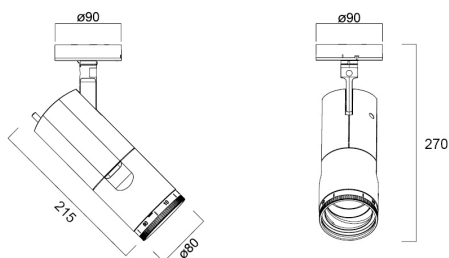

Concord Beacon Muse 4000k SM O/B Dim White

Tuotenro: 2062567

Concord

Simple and slick integral design with no driver box and without any visible screws. New technology utilization for improved performance. Extremely precise light beams due to the high-quality lens. $\varnothing 80\text{mm}$ die-cast aluminium body, Adjustable beam angle: between $8^\circ - 55^\circ$, Textured white finishing colour. Light color temperature: 4000K, natural light. System power: 18W, Fixture lumen output: 1100lm, efficacy: 61lm/W, Ra97 typical, LED chromacity: 2 step MacAdam ellipse LED source (SDCM2), IR/UV free light source without heat radiation. Operating voltage 220-240V / 50-60Hz, dimmable via on-board potentiometer, Surface mounting with surface mounting base. Electrical protection: Class II. Degree of protection: IP20, suitable for indoor environment only. Horizontal rotation: 355° , vertical tilt: 90° . Nominal product dimensions: $D.80\text{mm} \times 215\text{mm}$. 5 years warranty. Suitable for ceiling surface mounting, and wall surface mounting.

Tekniset ominaisuudet

Mitat (mm)

Valonjakotiedostot

Distance [m]	Cone diameter [m]	Beam diameter [mm]	Beam angle [°]	Illuminance [lx]
0.5	0.05	$\varnothing 50$	4.3°	4133
1.0	0.15	$\varnothing 150$	4.3°	1048
1.5	0.23	$\varnothing 225$	4.3°	668
2.0	0.30	$\varnothing 300$	4.3°	413
2.5	0.38	$\varnothing 375$	4.3°	281
3.0	0.45	$\varnothing 450$	4.3°	192

Distance [m] Cone diameter [m] Illuminance [lx]
 — C0 - C180 (Half beam angle: 8.6°)

Concord Beacon Muse 4000k SM O/B Dim White

Tuotenro: 2062567

Concord

Perustiedot

Tuotenimi	Concord Beacon Muse 4000k SM O/B Dim White
Teknologia	LED
Kanta	N/A
Runko	Alumiini
Asennus	Pinta-asennus kattopintaan, Pinta-asennus seinään
Built in presence detector	NONE
Valaisinluokka	Suljettu
Käyttökohteet	Museot ja galleriat, Myymälät, Hotellit ja ravintolat
Käyttölämpötila-alue (°C)	-10°C...+35°C
Virtual assistant compatibility	N/A
ETIM-luokka	EC001744
Takuu	5 vuotta