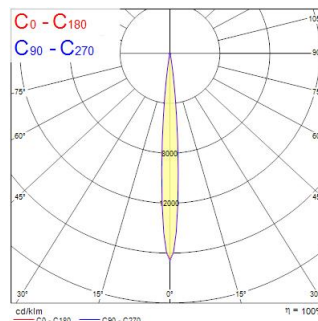

Valonjakotiedostot

Distance [m]	Cone diameter [m]	Beam diameter [m]	Beam diameter [m]	Illuminance [lx]
0.5	0.38	0.05	0.05	20396
	0.15	0.16	0.16	17202
1.0	0.23	0.24	0.24	8296
	0.31	0.31	0.31	4267
1.5	0.38	0.39	0.39	2200
	0.46	0.47	0.47	1077
2.0	0.46	0.47	0.47	1051
	0.58	0.59	0.59	658
2.5	0.58	0.59	0.59	523
	0.71	0.72	0.72	373
3.0	0.71	0.72	0.72	304
	0.84	0.85	0.85	251