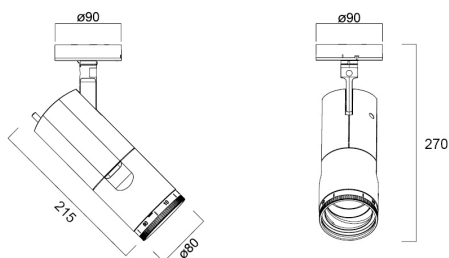

Tekniset ominaisuudet

Mitat (mm)