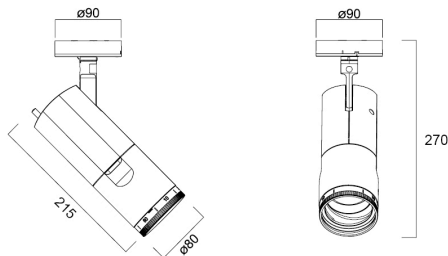

Concord Beacon Muse 4000k SM O/B Dim Black

Tuotenro: 2062570

Concord

Simple and slick integral design with no driver box and without any visible screws. New technology utilization for improved performance. Extremely precise light beams due to the high-quality lens. $\varnothing 80\text{mm}$ die-cast aluminium body, Adjustable beam angle: between $8^\circ - 55^\circ$, Textured black finishing colour. Light color temperature: 4000K, natural light. System power: 18W, Fixture lumen output: 1100lm, efficacy: 61lm/W, Ra97 typical, LED chromacity: 2 step MacAdam ellipse LED source (SDCM2), IR/UV free light source without heat radiation. Operating voltage 220-240V / 50-60Hz, dimmable via on-board potentiometer, Surface mounting with surface mounting base. Electrical protection: Class II. Degree of protection: IP20, suitable for indoor environment only. Horizontal rotation: 355° , vertical tilt: 90° . Nominal product dimensions: $D.80\text{mm} \times 215\text{mm}$. 5 years warranty. Suitable for ceiling surface mounting, and wall surface mounting.

Tekniset ominaisuudet

Mitat (mm)

Valonjakotiedostot

Distance [m]	Cone diameter [m]	Beam diameter [m]	Beam diameter [m]	Illuminance [lx]
0.5	0.05	$\varnothing 0.1$	4.3°	4100
		$\varnothing 0.2$	8.6°	2050
1.0	0.15	$\varnothing 0.3$	12.9°	1040
		$\varnothing 0.6$	25.8°	520
1.5	0.23	$\varnothing 0.45$	19.4°	656
		$\varnothing 0.9$	38.8°	284
2.0	0.30	$\varnothing 0.6$	25.8°	395
		$\varnothing 1.2$	51.6°	150
2.5	0.38	$\varnothing 0.75$	19.4°	328
		$\varnothing 1.5$	38.8°	128
3.0	0.45	$\varnothing 0.9$	25.8°	244
		$\varnothing 1.8$	51.6°	96