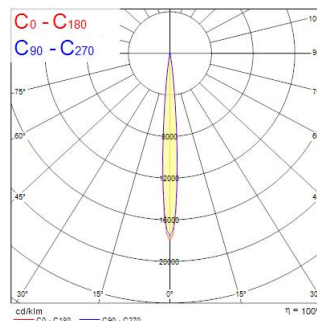

Valonjakotiedostot

Distance [m]	Cone diameter [m]	Beam diameter [m]	Beam diameter [m]	Illuminance [lx]
0.5	0.38	0.08	0.08	3552
			4.4°	1726
			4.7°	1600
1.0	0.15	0.15	0.15	890
			4.4°	439
			4.7°	402
1.5	0.23	0.23	0.23	399
			4.4°	198
			4.7°	181
2.0	0.31	0.30	0.30	227
			4.4°	119
			4.7°	110
2.5	0.38	0.38	0.38	142
			4.4°	81
			4.7°	75
3.0	0.46	0.45	0.45	90
			4.4°	49
			4.7°	46