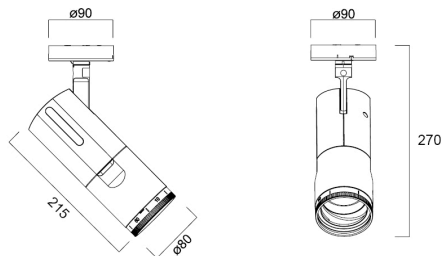

Tekniset ominaisuudet

Mitat (mm)