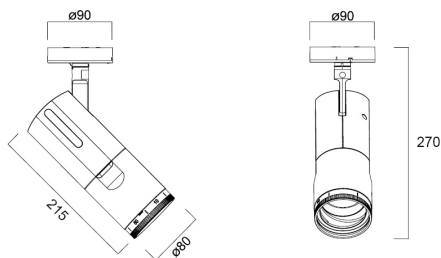

Concord Beacon Muse 3000k SM SSC White

Tuotenro: 2062578

Concord

Simple and slick integral design with no driver box and without any visible screws New technology utilization for improved performance Invisible in-track adaptor for an impressive architectural look Extremely precise light beams due to the high-quality lens $\varnothing 80\text{mm}$ die-cast aluminium body, Adjustable beam angle: between $8^\circ - 55^\circ$, Textured white finishing colour Light color temperature: 3000K, warm light System power: 18W, Fixture lumen output: 980lm, efficacy: 55lm/W, Ra97 typical, LED chromacity: 2 step MacAdam ellipse LED source (SDCM2), IR/UV free light source without heat radiation Operating voltage 220-240V / 50-60Hz, SylSmart SSC Surface mounting with surface mounting base. Electrical protection: Class II. Degree of protection: IP20, suitable for indoor environment only Horizontal rotation: 355° , vertical tilt: 90° Nominal product dimensions: D.80mmx215mm 5 years warranty. Suitable for ceiling surface mounting, and wall surface mounting

Tekniset ominaisuudet

Mitat (mm)

Valonjakotiedostot

Distance [m]	Cone diameter [m]	Beam diameter [m]	Illuminance [lx]
0.5	0.08 0.08	0.07 0.07	20396 17202 16562
1.0	0.15 0.16	0.14 0.14	8296 4207 4206
1.5	0.22 0.24	0.21 0.21	3733 1944 1989
2.0	0.31 0.31	0.30 0.30	2100 1077 1051
2.5	0.38 0.39	0.37 0.37	1344 659 673
3.0	0.46 0.47	0.45 0.45	902 479 487