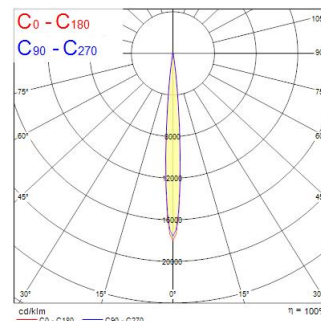

Valonjakotiedostot

Distance [m]	Cone diameter [m]	Beam diameter [m]	Beam diameter [m]	Illuminance [lx]
0.5	0.38	0.06	0.06	3532
			4.4"	1726
			4.7"	1600
1.0	0.15	0.15	0.15	890
			4.4"	438
			4.7"	402
1.5	0.23	0.23	0.23	399
			4.4"	198
			4.7"	181
2.0	0.31	0.30	0.30	227
			4.4"	107
			4.7"	102
2.5	0.38	0.38	0.38	142
			4.4"	61
			4.7"	57
3.0	0.46	0.46	0.46	90
			4.4"	40
			4.7"	38