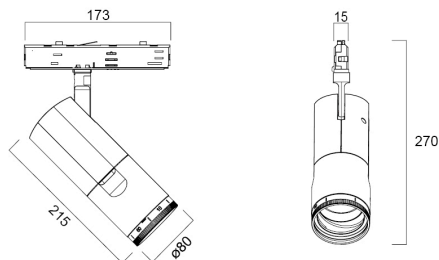

Tekniset ominaisuudet

Mitat (mm)