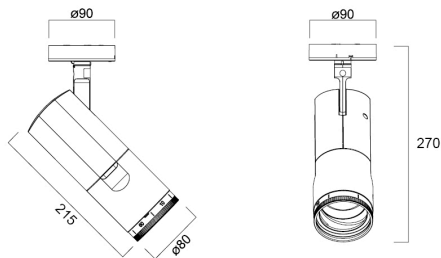

Concord Beacon Muse 2700k SM Dali White

Tuotenro: 2062589

Concord

Simple and slick integral design with no driver box and without any visible screws New technology utilization for improved performance Invisible in-track adaptor for an impressive architectural look Extremely precise light beams due to the high-quality lens ø80mm die-cast aluminium body, Adjustable beam angle: between 8° - 55°, Textured white finishing colour Light color temperature: 2700K, candle light System power: 18W, Fixture lumen output: 940lm, efficacy: 52lm/W, Ra97 typical, LED chromacity: 2 step MacAdam ellipse LED source (SDCM2), IR/UV free light source without heat radiation Operating voltage 220-240V / 50-60Hz, DALI Surface mounting with surface mounting base. Electrical protection: Class II. Degree of protection: IP20, suitable for indoor environment only Horizontal rotation: 355°, vertical tilt: 90° Nominal product dimensions: D.80mmx215mm 5 years warranty. Suitable for ceiling surface mounting, and wall surface mounting

Tekniset ominaisuudet

Mitat (mm)

Valonjakotiedostot

| Distance [m] | Cone diameter [m] | Beam diameter [m] | Beam diameter [m] | Illuminance [lx] |
|--------------|-------------------|-------------------|-------------------|------------------|
| 0.5 | 0.08 | 0.08 | 0.08 | 3682 |
| | 0.08 | 0.08 | 0.08 | 1726 |
| | 0.08 | 0.08 | 0.08 | 1020 |
| 1.0 | 0.15 | 0.15 | 0.15 | 895 |
| | 0.15 | 0.15 | 0.15 | 438 |
| | 0.15 | 0.15 | 0.15 | 262 |
| 1.5 | 0.22 | 0.22 | 0.22 | 399 |
| | 0.22 | 0.22 | 0.22 | 194 |
| | 0.22 | 0.22 | 0.22 | 121 |
| 2.0 | 0.31 | 0.30 | 0.30 | 227 |
| | 0.30 | 0.30 | 0.30 | 129 |
| | 0.30 | 0.30 | 0.30 | 79 |
| 2.5 | 0.38 | 0.38 | 0.38 | 142 |
| | 0.38 | 0.38 | 0.38 | 81 |
| | 0.38 | 0.38 | 0.38 | 50 |
| 3.0 | 0.46 | 0.45 | 0.45 | 96 |
| | 0.45 | 0.45 | 0.45 | 50 |
| | 0.45 | 0.45 | 0.45 | 30 |