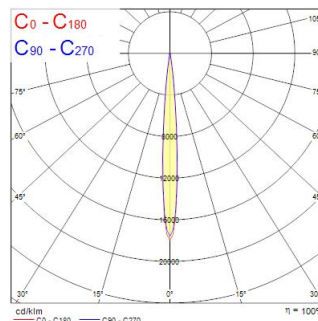

Concord Beacon Muse 2700k SM Dali White

Tuotenro: 2062589

Concord

Simple and slick integral design with no driver box and without any visible screws New technology utilization for improved performance Invisible in-track adaptor for an impressive architectural look Extremely precise light beams due to the high-quality lens ø80mm die-cast aluminium body, Adjustable beam angle: between 8° - 55°, Textured white finishing colour Light color temperature: 2700K, candle light System power: 18W, Fixture lumen output: 940lm, efficacy: 52lm/W, Ra97 typical, LED chromacity: 2 step MacAdam ellipse LED source (SDCM2), IR/UV free light source without heat radiation Operating voltage 220-240V / 50-60Hz, DALI Surface mounting with surface mounting base. Electrical protection: Class II. Degree of protection: IP20, suitable for indoor environment only Horizontal rotation: 355°, vertical tilt: 90° Nominal product dimensions: D.80mmx215mm 5 years warranty. Suitable for ceiling surface mounting, and wall surface mounting

Tekniset ominaisuudet

Mitat (mm)

Valonjakotiedostot

| Distance [m] | Cone diameter [m] | Beam diameter [m] | Beam diameter [m] | Illuminance [lx] |
|--------------|-------------------|-------------------|-------------------|------------------|
| 0.5 | 0.08 | 0.08 | 0.08 | 3682 |
| | 0.08 | 0.08 | 0.08 | 1726 |
| | 0.08 | 0.08 | 0.08 | 1020 |
| 1.0 | 0.15 | 0.15 | 0.15 | 895 |
| | 0.15 | 0.15 | 0.15 | 438 |
| | 0.15 | 0.15 | 0.15 | 262 |
| 1.5 | 0.22 | 0.22 | 0.22 | 399 |
| | 0.22 | 0.22 | 0.22 | 194 |
| | 0.22 | 0.22 | 0.22 | 121 |
| 2.0 | 0.31 | 0.30 | 0.30 | 227 |
| | 0.30 | 0.30 | 0.30 | 129 |
| | 0.30 | 0.30 | 0.30 | 79 |
| 2.5 | 0.38 | 0.38 | 0.38 | 142 |
| | 0.38 | 0.38 | 0.38 | 81 |
| | 0.38 | 0.38 | 0.38 | 50 |
| 3.0 | 0.46 | 0.45 | 0.45 | 96 |
| | 0.45 | 0.45 | 0.45 | 50 |
| | 0.45 | 0.45 | 0.45 | 30 |