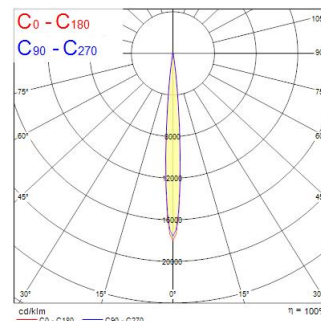

Concord Beacon Muse 2700k SM Dali Black

Tuotenro: 2062592

Concord

Simple and slick integral design with no driver box and without any visible screws New technology utilization for improved performance Invisible in-track adaptor for an impressive architectural look Extremely precise light beams due to the high-quality lens $\varnothing 80\text{mm}$ die-cast aluminium body, Adjustable beam angle: between $8^\circ - 55^\circ$, Textured black finishing colour Light color temperature: 2700K, candle light System power: 18W, Fixture lumen output: 940lm, efficacy: 52lm/W, Ra97 typical, LED chromacity: 2 step MacAdam ellipse LED source (SDCM2), IR/UV free light source without heat radiation Operating voltage 220-240V / 50-60Hz, DALI Surface mounting with surface mounting base. Electrical protection: Class II. Degree of protection: IP20, suitable for indoor environment only Horizontal rotation: 355° , vertical tilt: 90° Nominal product dimensions: D.80mmx215mm 5 years warranty. Suitable for ceiling surface mounting, and wall surface mounting

Tekniset ominaisuudet

Mitat (mm)

Valonjakotiedostot

Distance [m]	Cone diameter [m]	Beam diameter [m]	Beam diameter [m]	Illuminance [lx]
0.5	0.38	0.06	0.06	3532
			0.06	1766
			0.07	1000
1.0	0.15	0.15	0.15	890
			0.15	438
			0.17	252
1.5	0.23	0.23	0.23	399
			0.23	194
			0.27	101
2.0	0.31	0.30	0.30	227
			0.30	107
			0.35	58
2.5	0.38	0.38	0.38	142
			0.38	61
			0.45	32
3.0	0.46	0.45	0.45	90
			0.45	40
			0.53	20

Optiset tiedot

Valaisimen valovirta (lm)	940
Valotehokkuus (lm/W)	52
Valaisimen hyötysuhde LOR (%)	100
Väriämpötila (K)	2700
Valon väri	Candlelight
Värintoistoindeksi (CRI)	97
Valon värin vaihtelu (SDCM)	SDCM2
Valovoima (cd)	940
Valonjaon tyyppi	Symmetrinen
Fotobiologinen riskiluokka	RG1