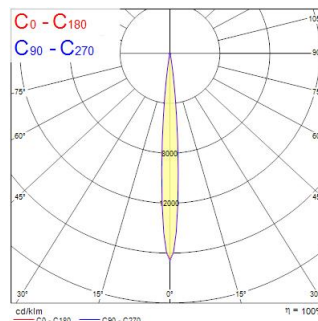

Concord Beacon Muse 3000k SM Dali Black

Tuotenro: 2062593

Concord

Simple and slick integral design with no driver box and without any visible screws New technology utilization for improved performance Invisible in-track Adaptor for an impressive architectural look Extremely precise light beams due to the high-quality lens $\varnothing 80\text{mm}$ die-cast aluminium body, Adjustable beam angle: between $8^\circ - 55^\circ$, Textured black finishing colour Light color temperature: 3000K, warm light System power: 18W, Fixture lumen output: 980lm, efficacy: 55lm/W, Ra97 typical, LED chromacity: 2 step MacAdam ellipse LED source (SDCM2), IR/UV free light source without heat radiation Operating voltage 220-240V / 50-60Hz, DALI Surface mounting with surface mounting base. Electrical protection: Class II. Degree of protection: IP20, suitable for indoor environment only Horizontal rotation: 355° , vertical tilt: 90° Nominal product dimensions: D.80mmx215mm 5 years warranty. Suitable for ceiling surface mounting, and wall surface mounting

Tekniset ominaisuudet

Mitat (mm)

Valonjakotiedostot

Distance [m]	Cone diameter [m]	Beam diameter [m]	Beam diameter [m]	Illuminance [lx]
0.5	0.08 0.08	8.0°	4.4°	2039
		8.0°	4.4°	1723
		8.0°	4.4°	1652
1.0	0.15 0.16	8.0°	4.4°	839
		8.0°	4.4°	437
		8.0°	4.4°	405
1.5	0.22 0.24	8.0°	4.4°	373
		8.0°	4.4°	194
		8.0°	4.4°	189
2.0	0.31 0.31	8.0°	4.4°	210
		8.0°	4.4°	107
		8.0°	4.4°	101
2.5	0.38 0.39	8.0°	4.4°	134
		8.0°	4.4°	69
		8.0°	4.4°	67
3.0	0.46 0.47	8.0°	4.4°	93
		8.0°	4.4°	49
		8.0°	4.4°	47

Optiset tiedot

Valaisimen valovirta (lm)	980
Valotehokkuus (lm/W)	55
Valaisimen hyötysuhde LOR (%)	100
Väriämpötila (K)	3000
Valon väri	Lämmin valkoinen
Värintoistoindeksi (CRI)	97
Valon värin vaihtelu (SDCM)	SDCM2
Valovoima (cd)	980
Valonjaon tyyppi	Symmetrinen
Fotobiologinen riskiluokka	RG1