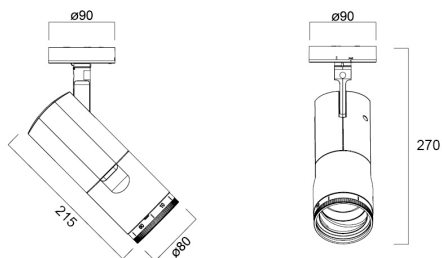

Concord Beacon Muse 3000k SM Dali Black

Tuotenro: 2062593

Concord

Simple and slick integral design with no driver box and without any visible screws New technology utilization for improved performance Invisible in-track Adaptor for an impressive architectural look Extremely precise light beams due to the high-quality lens $\varnothing 80\text{mm}$ die-cast aluminium body, Adjustable beam angle: between $8^\circ - 55^\circ$, Textured black finishing colour Light color temperature: 3000K, warm light System power: 18W, Fixture lumen output: 980lm, efficacy: 55lm/W, Ra97 typical, LED chromacity: 2 step MacAdam ellipse LED source (SDCM2), IR/UV free light source without heat radiation Operating voltage 220-240V / 50-60Hz, DALI Surface mounting with surface mounting base. Electrical protection: Class II. Degree of protection: IP20, suitable for indoor environment only Horizontal rotation: 355° , vertical tilt: 90° Nominal product dimensions: D.80mmx215mm 5 years warranty. Suitable for ceiling surface mounting, and wall surface mounting

Tekniset ominaisuudet

Mitat (mm)

Valonjakotiedostot

Distance [m]	Cone diameter [m]	Beam diameter [m]	Beam diameter [m]	Illuminance [lx]
0.5	0.08 0.08	8.0°	4.4°	2039
		8.0°	4.4°	1723
		8.0°	4.4°	1652
1.0	0.15 0.16	8.0°	4.4°	839
		8.0°	4.4°	437
		8.0°	4.4°	405
1.5	0.22 0.24	8.0°	4.4°	373
		8.0°	4.4°	194
		8.0°	4.4°	189
2.0	0.31 0.31	8.0°	4.4°	210
		8.0°	4.4°	107
		8.0°	4.4°	101
2.5	0.38 0.39	8.0°	4.4°	134
		8.0°	4.4°	69
		8.0°	4.4°	67
3.0	0.46 0.47	8.0°	4.4°	93
		8.0°	4.4°	49
		8.0°	4.4°	47

Pakkaustiedot

EAN-koodi	5025768625932
Yksittäispakkauksen pituus / korkeus (cm)	30.5
Yksittäispakkauksen leveys (cm)	13.5
Yksittäispakkauksen syvyys (cm)	20.5
DUN14 (tukkupakkaus 1)	05025768625932
Kappalemäärä tukkupakkaus 2	1
Tukkupakkaus 2 pituus / korkeus (cm)	30.5
Tukkupakkaus 2 leveys (cm)	13.5
Tukkupakkaus 2 syvyys (cm)	20.5