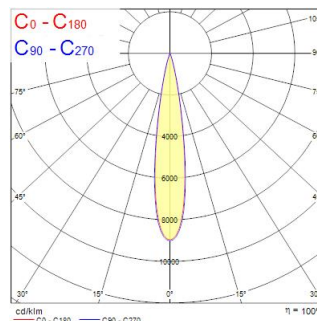

Concord Beacon Muse Tune SM SSC White

Tuotenro: 2062913

Concord

Simple and slick integral design with no driver box and without any visible screws
 New technology utilization for improved performance
 Invisible in-track adaptor for an impressive architectural look
 Extremely precise light beams due to the high-quality lens
 80mm die-cast aluminium body, Adjustable beam angle: between 10° - 50° , Textured white finishing colour
 Light color temperature: 2700 - 6500K, tunable white
 System power: 21W, Fixture lumen output: 235-760lm, efficacy: 36lm/W, Ra98 typical, LED chromacity: 2 step MacAdam ellipse LED source (SDCM2), IR/UV free light source without heat radiation
 Operating voltage 220-240V / 50-60Hz, SylSmart Standalone SSC
 Surface mounting with surface mounting base. Electrical protection: Class II. Degree of protection: IP20, suitable for indoor environment only
 Horizontal rotation: 355°, vertical tilt: 90°
 Nominal product dimensions: D.80mmx215mm
 5 years warranty. Suitable for ceiling surface mounting, and wall surface mounting

Tekniset ominaisuudet

Mitat (mm)

Valonjakotiedostot

Distance [m]	Cone diameter [m]	Beam diameter [m]	Illuminance [lx]
0.5	0.15	0.15	19491
		0.15	8000
		0.15	8000
1.0	0.31	0.30	4133
		0.30	2000
		0.30	2000
1.5	0.46	0.45	1832
		0.45	900
		0.45	900
2.0	0.62	0.60	1031
		0.60	450
		0.60	450
2.5	0.77	0.76	660
		0.76	250
		0.76	250
3.0	0.93	0.91	408
		0.91	150
		0.91	150

Optiset tiedot

Valaisimen valovirta (lm)	235-760
Valotehokkuus (lm/W)	36
Valaisimen hyötysuhde LOR (%)	100
Valon väri	Tuneable White
Värintoistoindeksi (CRI)	98
Valon värin vaihtelu (SDCM)	SDCM2
Valovoima (cd)	760
Valonjaon tyyppi	Symmetrinen
Fotobiologinen riskiluokka	RG1