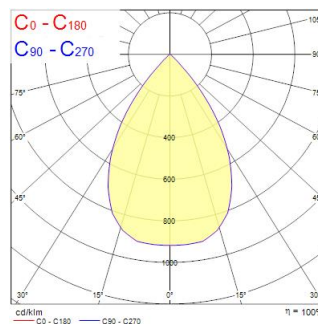

### Mitat (mm)

### Valonjakotiedostot

Distance [m]	Cone diameter [m]	Beam diameter [m]	Illuminance [lx]
0.5	0.66	0.77	1596
1.0	1.32	1.54	399
1.5	1.98	2.31	177
2.0	2.65	3.08	100
2.5	3.31	3.85	64
3.0	3.97	4.62	44

Distance [m] Cone diameter [m] Illuminance [lx]  
 — C0 - C180 (Half beam angle: 67.0°)