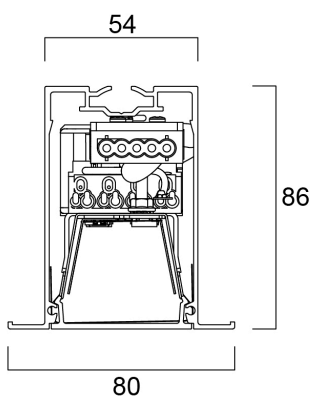

# MC2 TRIM 1.2M 4K DALI WHT OPAL

Tuotenro: 2093127

Concord

2093127 MC2 TRIM 1.2M 4K DALI WHT OPAL Continuous lines of LED light, white RAL 9016, direct distribution, trim detail for plasterboard ceilings, suitable for recessed installation either horizontally or vertically, various accessories available, compact and minimalist design based on the Golden Mean, ideal for offices, meeting rooms, corridors, education facilities, museums and libraries, extruded aluminium body, diffuser: opal, colour temperature: 4000K neutral white, total system power: 21W, total fixture output: 2350lm, luminaire efficacy: 112lm/W, LOR: 100%, colour rendering: Ra >80, LED Chromacity: 3 step MacAdam ellipse, lifespan: 66,000 hours L90B10, IR/UV free light source without heat radiation, operating voltage: 220-240V / 50-60Hz, drive current: 800mA, electronic driver, DALI dimmable, electrical protection: CLASS I, IP20, suitable for internal environment only.

### Mitat (mm)

### Valonjakotiedostot

Distance [m]	Cone diameter [m]	Beam diameter [m]	Illuminance [lx]
0.5	1.13 0.91	0.71 0.57	4205 509
1.0	2.27 1.83	1.42 1.14	1051 252
1.5	3.40 2.74	2.13 1.71	467 96
2.0	4.54 3.65	2.84 2.28	283 54
2.5	5.67 4.57	3.55 2.85	188 34
3.0	6.81 5.48	4.26 3.42	117 17

## Rakennetiedot

Rungon väri	Valkoinen
IP-luokka	IP20
IK-luokka	IK02
Häikäisysuojan pintakäsittely	Opaali
Häikäisysuojan materiaali	PC polykarbonaatti
Pituus (mm)	1200
Leveys (mm)	80
Korkeus (mm)	86
Paino (kg)	2.8
Upotussyvyys (mm)	136