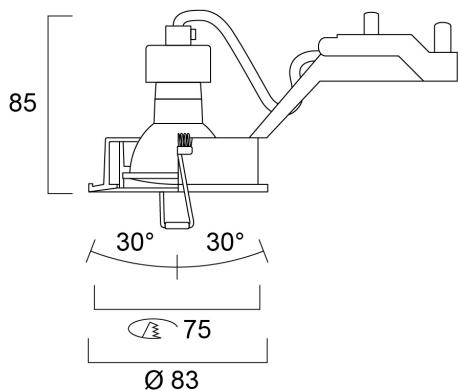

# INSET TREND KIT SW REFLED ES50 36° BN WW DIM

Tuotenro: 3001762

**SYLVANIA**

**PRO**<sup>TM</sup>

GU10 Housing with REFLED ES50 36° lamp included, Ideal for indoor application, Loop in - loop out box included

### Mitat (mm)

# INSET TREND KIT SW REFLED ES50 36° BN WW DIM

Tuotenro: 3001762

**SYLVANIA**