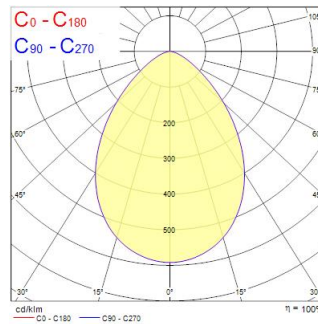

### Mitat (mm)

### Valonjakotiedot

Distance [m]	Cone diameter [m]	Beam angle [°]	Illuminance [lx]
0.5	0.00	50°	179
1.0	0.00	50°	89
1.5	0.00	50°	59
2.0	0.00	50°	45
2.5	0.00	50°	36
3.0	0.00	50°	30

Distance [m] Cone diameter [m] Illuminance [lx]  
C0 - C180 (Half beam angle: 0.0°)