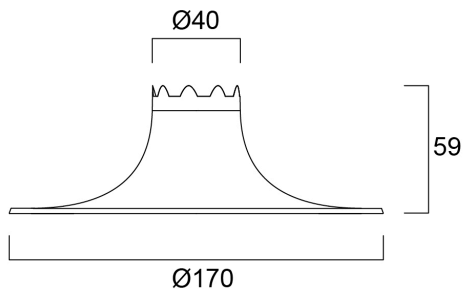

Tekniset ominaisuudet

Mitat (mm)

Valonjakotiedostot

Perustiedot

Tuotenimi	Insaver LED II 150 drop glass
Teknologia	Accessory
Ympäristö	Sisäkäyttö
Käyttökohteet	Toimistot
ETIM-luokka	EC002558
Sähkönumero FI	4271370
Takuu	5 vuotta

Optiset tiedot

Säädettävä värilämpötila | Ei

Rakennetiedot

Pituus (mm)	172
Leveys (mm)	172
Korkeus (mm)	59
Paino (kg)	0.122