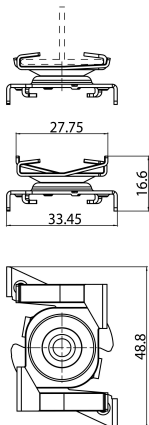

# OneTrack Fast T-Bar Bracket Black s-9000/119-tb-b

Tuotenro: 9200771

**SYLVANIA**

**PRO**<sup>TM</sup>

CE UK  
CA

OneTrack accessory, bracket for fixing the track to the T-bar, in painted steel. Recommended distance between clamps: 750 mm. Fmax clamp: 50N. Please verify the Fmax of the T-bar declared by manufacturer. Black.

### Mitat (mm)

## Rakennetiedot

Rungon väri	Musta
Pituus (mm)	48.8
Leveys (mm)	33.4
Korkeus (mm)	16.6
Paino (kg)	0.016