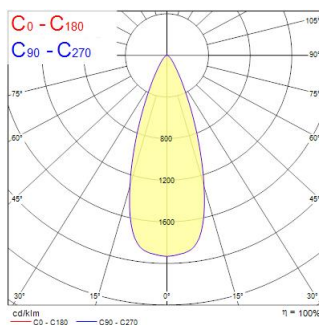

Photométrie

Distance [m]	Cone diameter [m]	Beam diameter [m]	Illuminance [lx]
0.5	0.35	Ø171 6'0"	15546 1650
1.0	0.70	Ø342 12'0"	3911 1650
1.5	1.04	Ø513 18'0"	1738 732
2.0	1.39	Ø684 22'0"	978 452
2.5	1.74	Ø855 28'0"	528 284
3.0	2.09	Ø1026 34'0"	428 153

— C0 - C180 (Half beam angle: 38.4°)