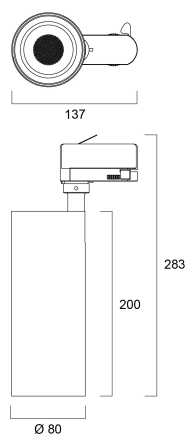

START Track Spot Integral 2700lm 930 MB WB BLK

Code article 0005425

SYLVANIA

Integrated LED spotlight, Textured Black - RAL9005, simple and slick integral design with no driver box and without any visible screws, ideal for retail applications, die-cast aluminium body, passive cooling heatsink. Beam angle: 36°, additional lens 64° beam angle included, color temperature: 3000K, total system power: 32W, total fixture output: 2700 lm, LOR: 100%, colour rendering: Ra: 90 typical, IR/UV free light source without heat radiation, operating voltage: 220-240V / 50-60Hz, drive current: 800mA, electronic driver, non-dimmable, ultra low LED flickering rate (5% or less), power factor: >0.90, electrical protection: Class I, Global Track 3 Circuit GA69 adapter suitable for Global trac 3-circuit tracks, ingress protection rating: IP20, suitable for internal environment only, horizontal rotation: 345°, vertical tilt: 90°, dimensions: Ø80x137x283, weight: 0.880kg.

Atouts techniques

Dimensions (mm)

Photométrie

Distance [m]	Cone diameter [m]	E(0°) [lx]	E(C0) [lx]	E(C90) [lx]
0.5	0.32	2823	1228	1178
1.0	0.63	706	307	295
1.5	0.95	316	131	126
2.0	1.27	176	73	70
2.5	1.59	119	49	47
3.0	1.90	79	33	31

Distance [m] Cone diameter [m] Illuminance [lx]
 C0 - C180 (Half beam angle: 36.2°)

START Track Spot Integral 2700lm 930 MB WB BLK

Code article 0005425

SYLVANIA

Données générales

Nom du produit	START Track Spot Integral 2700lm 930 MB WB BLK
Technologie	LED
Corps	Aluminium
Montage	Installation sur rail
Environnement	Intérieur
Application générale	Commerce
Plage de température de fonctionnement (°C)	-20°C...+40°C
Température ambiante (°C)	25
Classe ETIM	EC001744
Numéro virtuel FI	4276968
Garantie	5 ans