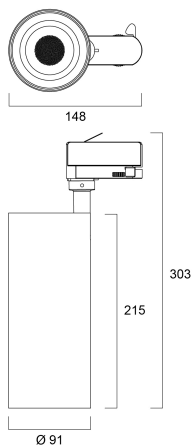

START Track Spot Integral 5000lm 940 MB WB BLK

Code article 0005433

SYLVANIA

Integrated LED spotlight, Textured Black - RAL9005, simple and slick integral design with no driver box and without any visible screws, ideal for retail applications, die-cast aluminium body, passive cooling heatsink. Beam angle: 36°, additional lens 64° beam angle included, color temperature: 4000k, total system power: 54W, total fixture output: 5000 lm, LOR: 100%, colour rendering: Ra: 90 typical, IR/UV free light source without heat radiation, operating voltage: 220-240V / 50-60Hz, drive current: 1400mA, electronic driver, non-dimmable, ultra low LED flickering rate (5% or less), power factor: >0.90, electrical protection: Class I, Global Track 3 Circuit GA69 adapter suitable for Global trac 3-circuit tracks, ingress protection rating: IP20, suitable for internal environment only, horizontal rotation: 345°, vertical tilt: 90°, dimensions: Ø91x148x303, weight: 1,265kg.

Atouts techniques

Dimensions (mm)

Photométrie

Distance [m]	Cone diameter [m]	E(0°)	E(c20°)	E(c36°)	Illuminance [lx]
0.5	0.36	2071	1937	1803	3936
1.0	0.72	1035	968	902	1968
1.5	1.08	690	645	601	1312
2.0	1.44	521	483	451	984
2.5	1.80	417	386	361	784
3.0	2.16	348	321	301	656

Distance [m] Cone diameter [m] Illuminance [lx]
 — C0 - C180 (Half beam angle: 36.6°)

START Track Spot Integral 5000lm 940 MB WB BLK

Code article 0005433

SYLVANIA

Données générales

Nom du produit	START Track Spot Integral 5000lm 940 MB WB BLK
Technologie	LED
Corps	Aluminium
Montage	Installation sur rail
Environnement	Intérieur
Application générale	Commerce
Plage de température de fonctionnement (°C)	-20°C...+40°C
Température ambiante (°C)	25
Classe ETIM	EC001744
Numéro virtuel FI	4276976
Garantie	5 ans