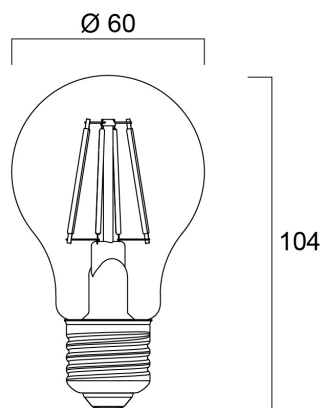

# ToLEDo Retro A60 7W 806lm 827 E27

Code article 0027341

**SYLVANIA**

- Perfect for decorative and general lighting applications and creates a warm ambiance similar to traditional lamps
- Same look, size and functionality as incandescent lamps
- Omni-directional light distribution
- A++ energy rating
- Suitable replacement for incandescent and halogen lamps
- Gives same sparkling light effect as incandescent lamp
- Dimensionally identical to incandescent lamps - fits all fixtures
- Environment friendly - no mercury and lower CO2 emissions

### Dimensions (mm)

## Emballage

Code EAN	5410288273419
Longueur simple de l'emballage (cm)	12.0
Largeur simple de l'emballage (cm)	6.5
Hauteur emballage unitaire (cm)	6.5
DUN14 (inner)	15410288273416
Unités par emballage intérieur	6
Hauteur intérieur emballage (cm)	20.8
Packaging inner width (cm)	16.8
Packaging inner depth (cm)	13.4
DUN14 (outer)	25410288273413
Unités par emballage extérieur	60
Packaging outer length / height (cm)	72.8
Packaging outer width (cm)	22.0
Profondeur boîte extérieure (cm)	29.1