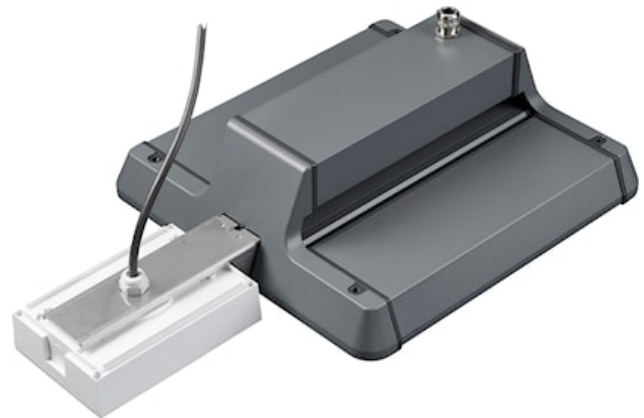

# SYLBAY GEN II EM KIT ESCAPE ROUTE

Code article 0040030

**SYLVANIA**

Sylbay Gen II EM Kit Escape Route provides a simple conversion of High Bay fitting with a high performance self-contained LED emergency luminaire KIT suitable for escape routes, delivering 3 hours rated emergency output. Self testing with DALI monitoring capability. Supplied with all mounting accessories