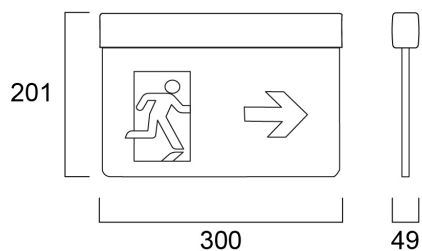

# SylSafe Exit-Mod EX R EM3 MT DA

Code article 0041750

**SYLVANIA**

LiFeSafe™

SylSafe Exit-Mod EX R EM3 MT DA is a recessed emergency exit sign. Comes with ISO7010 compliant legend pack. Arrows left, right, up, down and a blank sheet for single sided versions. EC legend pack is available as accessory. Viewing distance 26m. White housing colour. Maintained 3hr emergency operation with NiMH rechargeable battery. Recharge period 24 hours. Self testing with DALI monitoring capability. 4.9W, IK03, IP20. Power Factor 0.49. Class II electrical construction.

### Dimensions (mm)

## Données physiques

Finition corps	Blanc
Indice de protection IP	IP20
Indice de protection IK	IK03
Longueur (mm)	300
Largeur (mm)	49
Hauteur (mm)	201
Poids (kg)	0.866