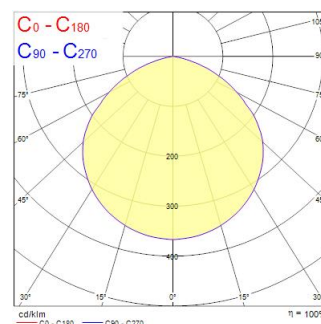

Photométrie

Distance [m]	Cone diameter [m]	Beam angle [°]	Beam diameter [m]	Illuminance [lx]
0.5	1.47	111.4°	399	399
1.0	2.93	111.4°	990	99
1.5	4.40	111.4°	440	33
2.0	5.86	111.4°	247	22
2.5	7.33	111.4°	159	14
3.0	8.80	111.4°	110	10

Distance [m] Cone diameter [m] Illuminance [lx]
C0 - C180 (Half beam angle: 111.4°)