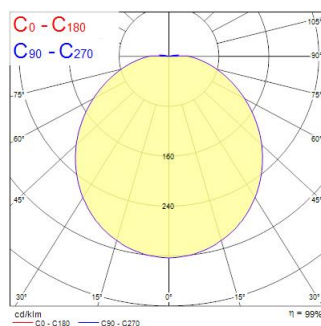

Photométrie

Distance [m]	Cone diameter [m]	Beam diameter [m]	Beam angle [°]	Illuminance [lx]
0.5	1.48	1.48	90°	1306
1.0	2.96	2.96	90°	329
1.5	4.43	4.43	90°	151
2.0	5.91	5.91	90°	85
2.5	7.38	7.38	90°	54
3.0	8.86	8.86	90°	38

Distance [m] Cone diameter [m]
C0 - C180 (Half beam angle: 111.8°)