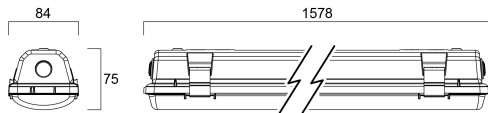

START Waterproof Single 1500 IP65 EM 4000lm 840

Code article 0067961

SYLVANIA

Start Waterproof, integrated LED weatherproof luminaire, with UV stabilized flat diffuser and linear prisms designed to achieve uniform lit appearance, optimise light output and to reduce glare, 301 stainless steel diffuser clips and fixing brackets for surface and wall mounting. Polycarbonate housing, Polycarbonate diffuser, 3950lm, 37 W, 107 lm/W, 4000 K, drive current 1050 mA, non dimmable, 3 hours emergency, CRI 80, IP65, IK08, Class I, nominal average life (h): 50000, 1578mm x 84mm x 75mm, energy class: A++ A+ A, D-mark

Atouts techniques

Dimensions (mm)

Photométrie

Distance [m]	Cone diameter [m]	Beam angle [°]	Illuminance [lx]
0.5	1.39 1.37	50° 54.3° 59°	503 540 599
1.0	2.78 2.75	50° 54.3° 59°	126 138 150
1.5	4.17 4.10	50° 54.3° 59°	53 58 63
2.0	5.57 5.47	50° 54.3° 59°	30 33 36
2.5	6.96 6.83	50° 54.3° 59°	21 23 25
3.0	8.35 8.20	50° 54.3° 59°	15 16 18

Distance [m] Cone diameter [m] Illuminance [lx]
 — C0 - C180 (Half beam angle: 107.6°)
 — C90 - C270 (Half beam angle: 108.6°)

START Waterproof Single 1500 IP65 EM 4000lm 840

Code article 0067961

SYLVANIA

Données physiques

Finition corps	Gris
Indice de protection IP	IP65
Indice de protection IK	IK08
Finition diffuseur	Transparent
Matériau diffuseur	Polycarbonate
Longueur (mm)	1578
Largeur (mm)	84
Hauteur (mm)	75
Poids (kg)	2.26