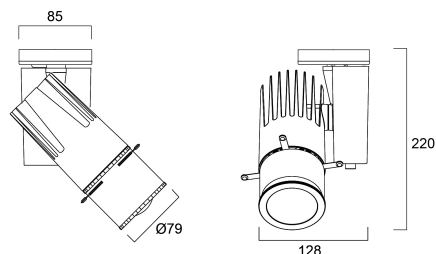

# Beacon LED Framing Projector O/B 3000K Surface Mounted - White

Code article 2055960

**Concord**

Beacon Projector offers precision light exactly where it is needed. The Framing Projector has four adjustable arms allowing the beam to be framed to the desired size shape (square/rectangle or irregular 4 sided shapes). High colour rendering CRI 97 typical. IR/UV free light source without heat radiation. LED technology provides an energy efficient solution with reduced maintenance costs.

### Dimensions (mm)

### Données physiques

Finition corps	RAL 9016 - Blanc signalisation
Indice de protection IP	IP20
Indice de protection IK	IK02
Largeur (mm)	185
Hauteur (mm)	215
Poids (kg)	1.365

## Emballage

Code EAN	5025768559602
Longueur simple de l'emballage (cm)	32.0
Largeur simple de l'emballage (cm)	15.5
Hauteur emballage unitaire (cm)	13.0
DUN14 (inner)	05025768559602
Unités par emballage extérieur	1
Packaging outer length / height (cm)	32.0
Packaging outer width (cm)	15.5
Profondeur boîte extérieure (cm)	13.0