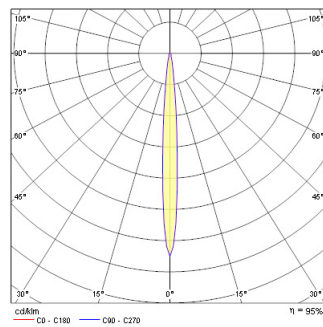

### Dimensions (mm)

### Photométrie

Distance [m]	Core diameter [m]	Beam diameter [m]	Illuminance [lx]
0.5	0.07	0.14	9600 830
1.0	0.14	0.28	4804 205
1.5	0.22	0.42	3201 150
2.0	0.29	0.56	2401 110
2.5	0.36	0.70	1921 80
3.0	0.43	0.84	1601 60

Distance [m] Core diameter [m] Illuminance [lx]  
C0 - C180 (Half beam angle: 8.2°)