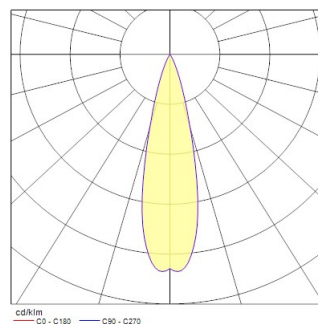

Pixo Medium 80 Snoot Accessory

Code article 0004531

SYLVANIA

PROTM

CE UK CA

Pixo Medium 80 Snoot Accessory. Black. Compatible with Pixo Medium 80. Fixation ring included.

Atouts techniques

Dimensions (mm)

Photométrie

Distance [m]	Cone diameter [m]	E107 E109	E112 E113
0.5	0.23	5073 2910	1403 892
1.0	0.47	6525 3085	3671 1705
1.5	0.70	8525 3985	4911 2285
2.0	0.94	10525 4885	6151 2885
2.5	1.17	12525 5785	7391 3485
3.0	1.41	14525 6685	8631 4085

Distance [m] Cone diameter [m] Illuminance [lx]

— C0 - C180 (Half beam angle: 26.4°)

Pixo Medium 80 Snoot Accessory

Code article 0004531

SYLVANIA

Données générales

Nom du produit	Pixo Medium 80 Snoot Accessory
Technologie	Non - Electrical Device
Type d'accessoire	Optical
Type of accessory	Optical accessory
Housing	Aluminium
General application	Hospitality, Museums & Galleries, Retail
ETIM Class	EC002558
Warranty	5 ans