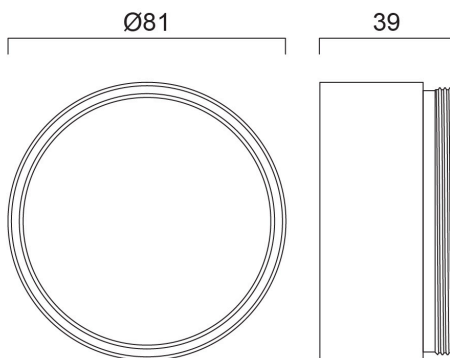

Pixo Medium 80 Snoot Accessory

Code article 0004531

SYLVANIA

PROTM

CE UK CA

Pixo Medium 80 Snoot Accessory. Black. Compatible with Pixo Medium 80. Fixation ring included.

Atouts techniques

Dimensions (mm)

Photométrie

Distance [m]	Cone diameter [m]	E107 E109	E112 E113
0.5	0.23	5073 2910	1403 892
1.0	0.47	6525 3085	3671 1705
1.5	0.70	8525 3985	4911 2285
2.0	0.94	10525 4885	6151 2885
2.5	1.17	12525 5785	7391 3485
3.0	1.41	14525 6685	8631 4085

Distance [m] Cone diameter [m] Illuminance [lx]

— C0 - C180 (Half beam angle: 26.4°)

Pixo Medium 80 Snoot Accessory

Code article 0004531

SYLVANIA

Données générales

Nom du produit	Pixo Medium 80 Snoot Accessory
Technologie	Non - Electrical Device
Type d'accessoire	Optical
Type of accessory	Optical accessory
Housing	Aluminium
General application	Hospitality, Museums & Galleries, Retail
ETIM Class	EC002558
Warranty	5 ans

Caractéristiques électriques

Emergency type

Données physiques

Housing colour	Black
Diffuser finish	Other
Nominal Product Height (mm)	39
Nominal Product Diameter (mm)	81
Poids (kg)	0.07

Emballage

Product EAN number	5410288045313
Longueur simple de l'emballage (cm)	8.0
Largeur simple de l'emballage (cm)	8.0
Packaging single depth (cm)	4.0
DUN14 (inner)	15410288045310
DUN14 (outer)	25410288045317
Units per outer package	50
Packaging outer length / height (cm)	44.5
Packaging outer width (cm)	22.5
Packaging outer depth (cm)	19.0