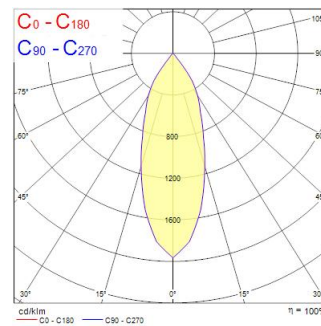

# START Track Spot S 1950lm 930 MB White

Code article 0004863

**SYLVANIA**

Integrated LED spotlight, Textured White - RAL9016, compact and minimalist design, ideal for retail applications, die-cast aluminium body, passive cooling heatsink. Beam angle: 36°, color temperature: 3000K, total system power: 24W, total fixture output: 1944 lm, LOR: 100%, colour rendering: Ra: 90 typical, LED Chromaticity: 3 step MacAdam ellipse, IR/UV free light source without heat radiation, operating voltage: 220-240V / 50-60Hz, drive current: 600mA, electronic driver, non-dimmable, power factor: 0.95, electrical protection: Class II, Global Track 3 Phase adapter suitable for Global trac 3-circuit tracks, ingress protection rating: IP20, suitable for internal environment only, horizontal rotation: 355°, vertical tilt: 90°, dimensions: Ø86x140x200, weight: 0.966kg.

### Dimensions (mm)

### Photométrie

Distance [m]	Cone diameter [m]	Beam diameter [m]	Illuminance [lx]
0.5	0.32	Ø170	15778
1.0	0.65	Ø340	3950
1.5	0.97	Ø510	1686
2.0	1.30	Ø680	969
2.5	1.62	Ø850	611
3.0	1.95	Ø1020	424

Distance [m] Cone diameter [m] Illuminance [lx]  
 — C0 - C180 (Half beam angle: 36.0°)

## Données optiques

Fixture luminous flux (lm)	1944
Luminaire efficacy (lm/W)	81
LOR (%)	100
Température de couleur (K)	3000
Couleur de lumière	Warm White
IRC (Ra)	90
Colour Variation Initial (SDCM)	SDCM3
Beam Angle (°)	36
Photobiological Risk Group	RG1