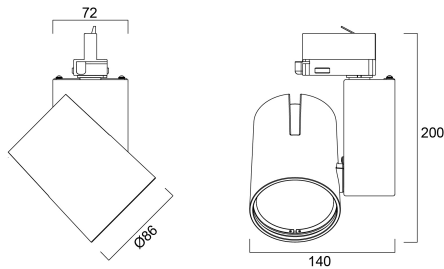

# START Track Spot S 1950lm 930 MB White

Code article 0004863

**SYLVANIA**

Integrated LED spotlight, Textured White - RAL9016, compact and minimalist design, ideal for retail applications, die-cast aluminium body, passive cooling heatsink. Beam angle: 36°, color temperature: 3000K, total system power: 24W, total fixture output: 1944 lm, LOR: 100%, colour rendering: Ra: 90 typical, LED Chromaticity: 3 step MacAdam ellipse, IR/UV free light source without heat radiation, operating voltage: 220-240V / 50-60Hz, drive current: 600mA, electronic driver, non-dimmable, power factor: 0.95, electrical protection: Class II, Global Track 3 Phase adapter suitable for Global trac 3-circuit tracks, ingress protection rating: IP20, suitable for internal environment only, horizontal rotation: 355°, vertical tilt: 90°, dimensions: Ø86x140x200, weight: 0.966kg.

### Dimensions (mm)

## Données physiques

Housing colour	RAL 9016 - Traffic white / Bezel
IP rating	IP20
IK rating	IK02
Diffuser finish	Transparent
Diffuser material	PC Polycarbonate
Finition réflecteur	High-gloss
Largeur (mm)	140
Nominal Product Height (mm)	200
Nominal Product Diameter (mm)	86
Poids (kg)	0.966

## Emballage

Product EAN number	5410288048635
Longueur simple de l'emballage (cm)	17.5
Largeur simple de l'emballage (cm)	15.0
Packaging single depth (cm)	17.5
DUN14 (inner)	05410288048635
Units per outer package	1
Packaging outer length / height (cm)	17.5
Packaging outer width (cm)	15.0
Packaging outer depth (cm)	17.5