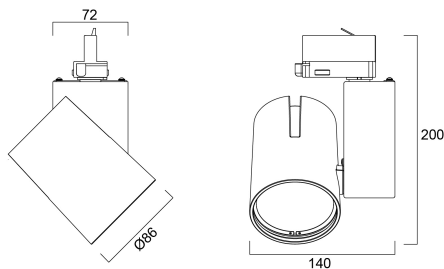

# START Track Spot S 1275lm 930 NB BLK

Code article 0004883

**SYLVANIA**

Integrated LED spotlight, Textured Black - RAL9005, compact and minimalist design, ideal for retail applications, die-cast aluminium body, passive cooling heatsink. Beam angle: 12°, color temperature: 3000K, total system power: 14W, total fixture output: 1284 lm, LOR: 100%, colour rendering: Ra: 90 typical, LED Chromaticity: 3 step MacAdam ellipse, IR/UV free light source without heat radiation, operating voltage: 220-240V / 50-60Hz, drive current: 350mA, electronic driver, non-dimmable, power factor: 0.92, electrical protection: Class II, Global Track 3 Phase adapter suitable for Global trac 3-circuit tracks, ingress protection rating: IP20, suitable for internal environment only, horizontal rotation: 355°, vertical tilt: 90°, dimensions: Ø86x140x200, weight: 0.940kg.

### Dimensions (mm)

### Photométrie

Distance [m]	Cone diameter [m]	Beam diameter [m]	Beam diameter [m]	Illuminance [lx]
0.5	0.11	Ø171	Ø171	8778
1.0	0.21	Ø171	Ø171	1284
1.5	0.32	Ø171	Ø171	567
2.0	0.42	Ø171	Ø171	311
2.5	0.53	Ø171	Ø171	209
3.0	0.63	Ø171	Ø171	149

## Emballage

Product EAN number	5410288048833
Longueur simple de l'emballage (cm)	17.5
Largeur simple de l'emballage (cm)	15.0
Packaging single depth (cm)	17.5
DUN14 (inner)	05410288048833
Units per outer package	1
Packaging outer length / height (cm)	17.5
Packaging outer width (cm)	15.0
Packaging outer depth (cm)	17.5