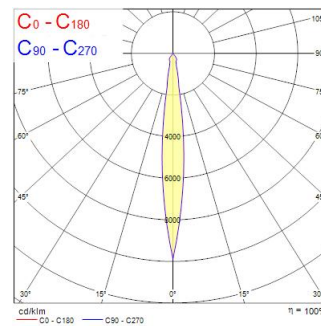

# START Track Spot S 1275lm 930 NB BLK

Code article 0004883

**SYLVANIA**

Integrated LED spotlight, Textured Black - RAL9005, compact and minimalist design, ideal for retail applications, die-cast aluminium body, passive cooling heatsink. Beam angle: 12°, color temperature: 3000K, total system power: 14W, total fixture output: 1284 lm, LOR: 100%, colour rendering: Ra: 90 typical, LED Chromaticity: 3 step MacAdam ellipse, IR/UV free light source without heat radiation, operating voltage: 220-240V / 50-60Hz, drive current: 350mA, electronic driver, non-dimmable, power factor: 0.92, electrical protection: Class II, Global Track 3 Phase adapter suitable for Global trac 3-circuit tracks, ingress protection rating: IP20, suitable for internal environment only, horizontal rotation: 355°, vertical tilt: 90°, dimensions: Ø86x140x200, weight: 0.940kg.

### Dimensions (mm)

### Photométrie

Distance [m]	Cone diameter [m]	Beam diameter [m]	Beam diameter [m]	Illuminance [lx]
0.5	0.11	Ø171	Ø171	8778
1.0	0.21	Ø171	Ø171	1284
1.5	0.32	Ø171	Ø171	567
2.0	0.42	Ø171	Ø171	311
2.5	0.53	Ø171	Ø171	209
3.0	0.63	Ø171	Ø171	149

Distance [m] Cone diameter [m] Illuminance [lx]  
C0 - C180 (Half beam angle: 12.0°)