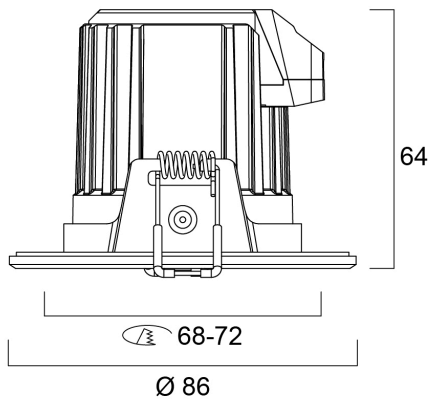

# START SPOT ALUMINIUM 720LM 827 IP44 BLK

Code article 0005180

**SYLVANIA**

**START**<sup>TM</sup>

Integrated LED recessed spotlight, vertical tilt 30°, black bezel finish with black reflector, white replaceable reflector included in the packaging, 720lm (black reflector), 9W, dimmable trailing/leading edge, 3000K, 40° degree beam angle, polycarbonate and aluminium body, low profile 62mm recessed depth, IP44 from the front, IK07, loop-in/loop-out terminals for fast wiring, weight 0,165Kg, 85mm bezel diameter, 68-72mm cutout, clear lens.

### Dimensions (mm)

Distance [m] Cone diameter [m] Illuminance [lx]  
 C0 - C180 (Half beam angle: 40.4°)

## Emballage

Product EAN number	5410288051802
Longueur simple de l'emballage (cm)	10.0
Largeur simple de l'emballage (cm)	10.0
Packaging single depth (cm)	8.5
DUN14 (inner)	15410288051809
Units per inner package	6
Packaging inner length / height (cm)	28.5
Packaging inner width (cm)	9.0
Packaging inner depth (cm)	19.0
DUN14 (outer)	25410288051806
Units per outer package	36
Packaging outer length / height (cm)	43.6
Packaging outer width (cm)	35.6
Packaging outer depth (cm)	29.3