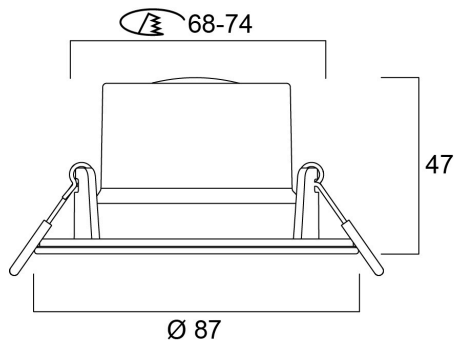

YOURHOME SPOT 630LM 3-CCT DIM IP65 WH 3-PACK

Code article 0005254

SYLVANIA

YourHome™

Integrated LED recessed spotlight, RAL9016 colour, 630lm, 7.0W, phase dimmable, 2700K/3000K/4000K, 110° degree beam angle, ABS plastic white body, low profile 47mm recessed depth, IP65 from the front, IK03, loop-in/loop-out terminals for fast wiring, 87mm bezel diameter, 68-74mm cutout, diffuse lens. Additional silver bezel included in the packaging. Pack of 3 fixtures.

Atouts techniques

Dimensions (mm)

Photométrie

Distance [m]	Cone diameter [m]	Beam diameter [m]	Beam diameter [m]	Illuminance [lx]
0.5	1.26	Ø171	Ø180	892
1.0	2.52	Ø342	Ø360	223
1.5	3.79	Ø513	Ø540	149
2.0	5.06	Ø684	Ø720	112
2.5	6.31	Ø855	Ø900	84
3.0	7.57	Ø1026	Ø1080	63

Distance [m] Cone diameter [m] Illuminance [lx]
C0 - C180 (Half beam angle: 103.2°)

YOURHOME SPOT 630LM 3-CCT DIM IP65 WH 3-PACK

Code article 0005254

SYLVANIA

Données générales

Nom du produit	YOURHOME SPOT 630LM 3-CCT DIM IP65 WH 3-PACK
Technologie	LED
Housing	ABS Plastic
General application	Hospitality, Residential & Consumer
Operating temperature range (°C)	-10°C...+40°C
Performance ambient temperature Tq (°C)	25
ETIM Class	EC001744
Warranty	3 ans

Emballage

Product EAN number	5410288052540
Longueur simple de l'emballage (cm)	29.2
Largeur simple de l'emballage (cm)	5.9
Packaging single depth (cm)	9.9
DUN14 (inner)	15410288052547
Units per outer package	16
Packaging outer length / height (cm)	30.0
Packaging outer width (cm)	28.0
Packaging outer depth (cm)	40.5