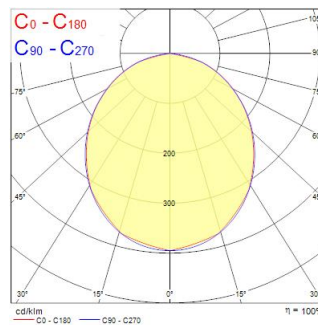

Atouts techniques

Dimensions (mm)

Photométrie

Distance [m]	Cone diameter [m]	Beam diameter [m]	Beam diameter [m]	Illuminance [lx]
0.5	1.26	Ø171	Ø180	892
1.0	2.52	Ø342	Ø360	223
1.5	3.79	Ø513	Ø540	149
2.0	5.06	Ø684	Ø720	112
2.5	6.31	Ø855	Ø900	84
3.0	7.57	Ø1026	Ø1080	63

Distance [m] Cone diameter [m] Illuminance [lx]
C0 - C180 (Half beam angle: 103.2°)

YOURHOME SPOT 630LM 3-CCT DIM IP65 WH 3-PACK

Code article 0005254

SYLVANIA

Données générales

Nom du produit	YOURHOME SPOT 630LM 3-CCT DIM IP65 WH 3-PACK
Technologie	LED
Housing	ABS Plastic
General application	Hospitality, Residential & Consumer
Operating temperature range (°C)	-10°C...+40°C
Performance ambient temperature Tq (°C)	25
ETIM Class	EC001744
Warranty	3 ans

Données optiques

Fixture luminous flux (lm)	630
Luminaire efficacy (lm/W)	90
Température de couleur (K)	4000
Couleur de lumière	Warm White- Candlelight
IRC (Ra)	80
Colour Variation Initial (SDCM)	SDCM6
Beam Angle (°)	110
Photobiological Risk Group	RG0