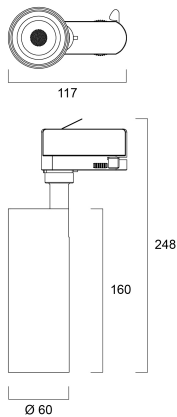

START Track Spot Integral 1500lm 940 MB WB BLK

Code article 0005429

SYLVANIA

Integrated LED spotlight, Textured Black - RAL9005, simple and slick integral design with no driver box and without any visible screws, ideal for retail applications, die-cast aluminium body, passive cooling heatsink. Beam angle: 36°, additional lens 64° beam angle included, color temperature: 4000k, total system power: 17W, total fixture output: 1500 lm, LOR: 100%, colour rendering: Ra: 90 typical, IR/UV free light source without heat radiation, operating voltage: 220-240V / 50-60Hz, drive current: 410mA, electronic driver, non-dimmable, ultra low LED flickering rate (5% or less), power factor: >0.90, electrical protection: Class I, Global Track 3 Circuit GA69 adapter suitable for Global trac 3-circuit tracks, ingress protection rating: IP20, suitable for internal environment only, horizontal rotation: 345°, vertical tilt: 90°, dimensions: Ø60x117x248, weight: 0.486kg.

Atouts techniques

Dimensions (mm)

Photométrie

Distance [m]	Cone diameter [m]	Beam diameter [m]	Illuminance [lx]
0.5	0.33	Ø171	13125
		Ø180	9689
1.0	0.67	Ø342	3241
		Ø360	1467
1.5	1.00	Ø513	1458
		Ø540	825
2.0	1.33	Ø684	820
		Ø720	552
2.5	1.66	Ø855	525
		Ø900	325
3.0	2.00	Ø1026	360
		Ø1080	198

Distance [m] Cone diameter [m] Illuminance [lx]
 — C0 - C180 (Half beam angle: 36.8°)

START Track Spot Integral 1500lm 940 MB WB BLK

Code article 0005429

SYLVANIA

Données générales

Nom du produit	START Track Spot Integral 1500lm 940 MB WB BLK
Technologie	LED
Housing	Aluminium
Montage	Track mounting
Environment	Indoor
General application	Retail
Operating temperature range (°C)	-20°C...+40°C
Performance ambient temperature Tq (°C)	25
ETIM Class	EC001744
Numéro virtuel FI	4276972
Warranty	5 ans