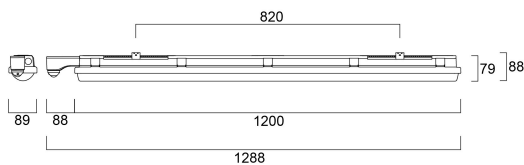

Atouts techniques

Dimensions (mm)